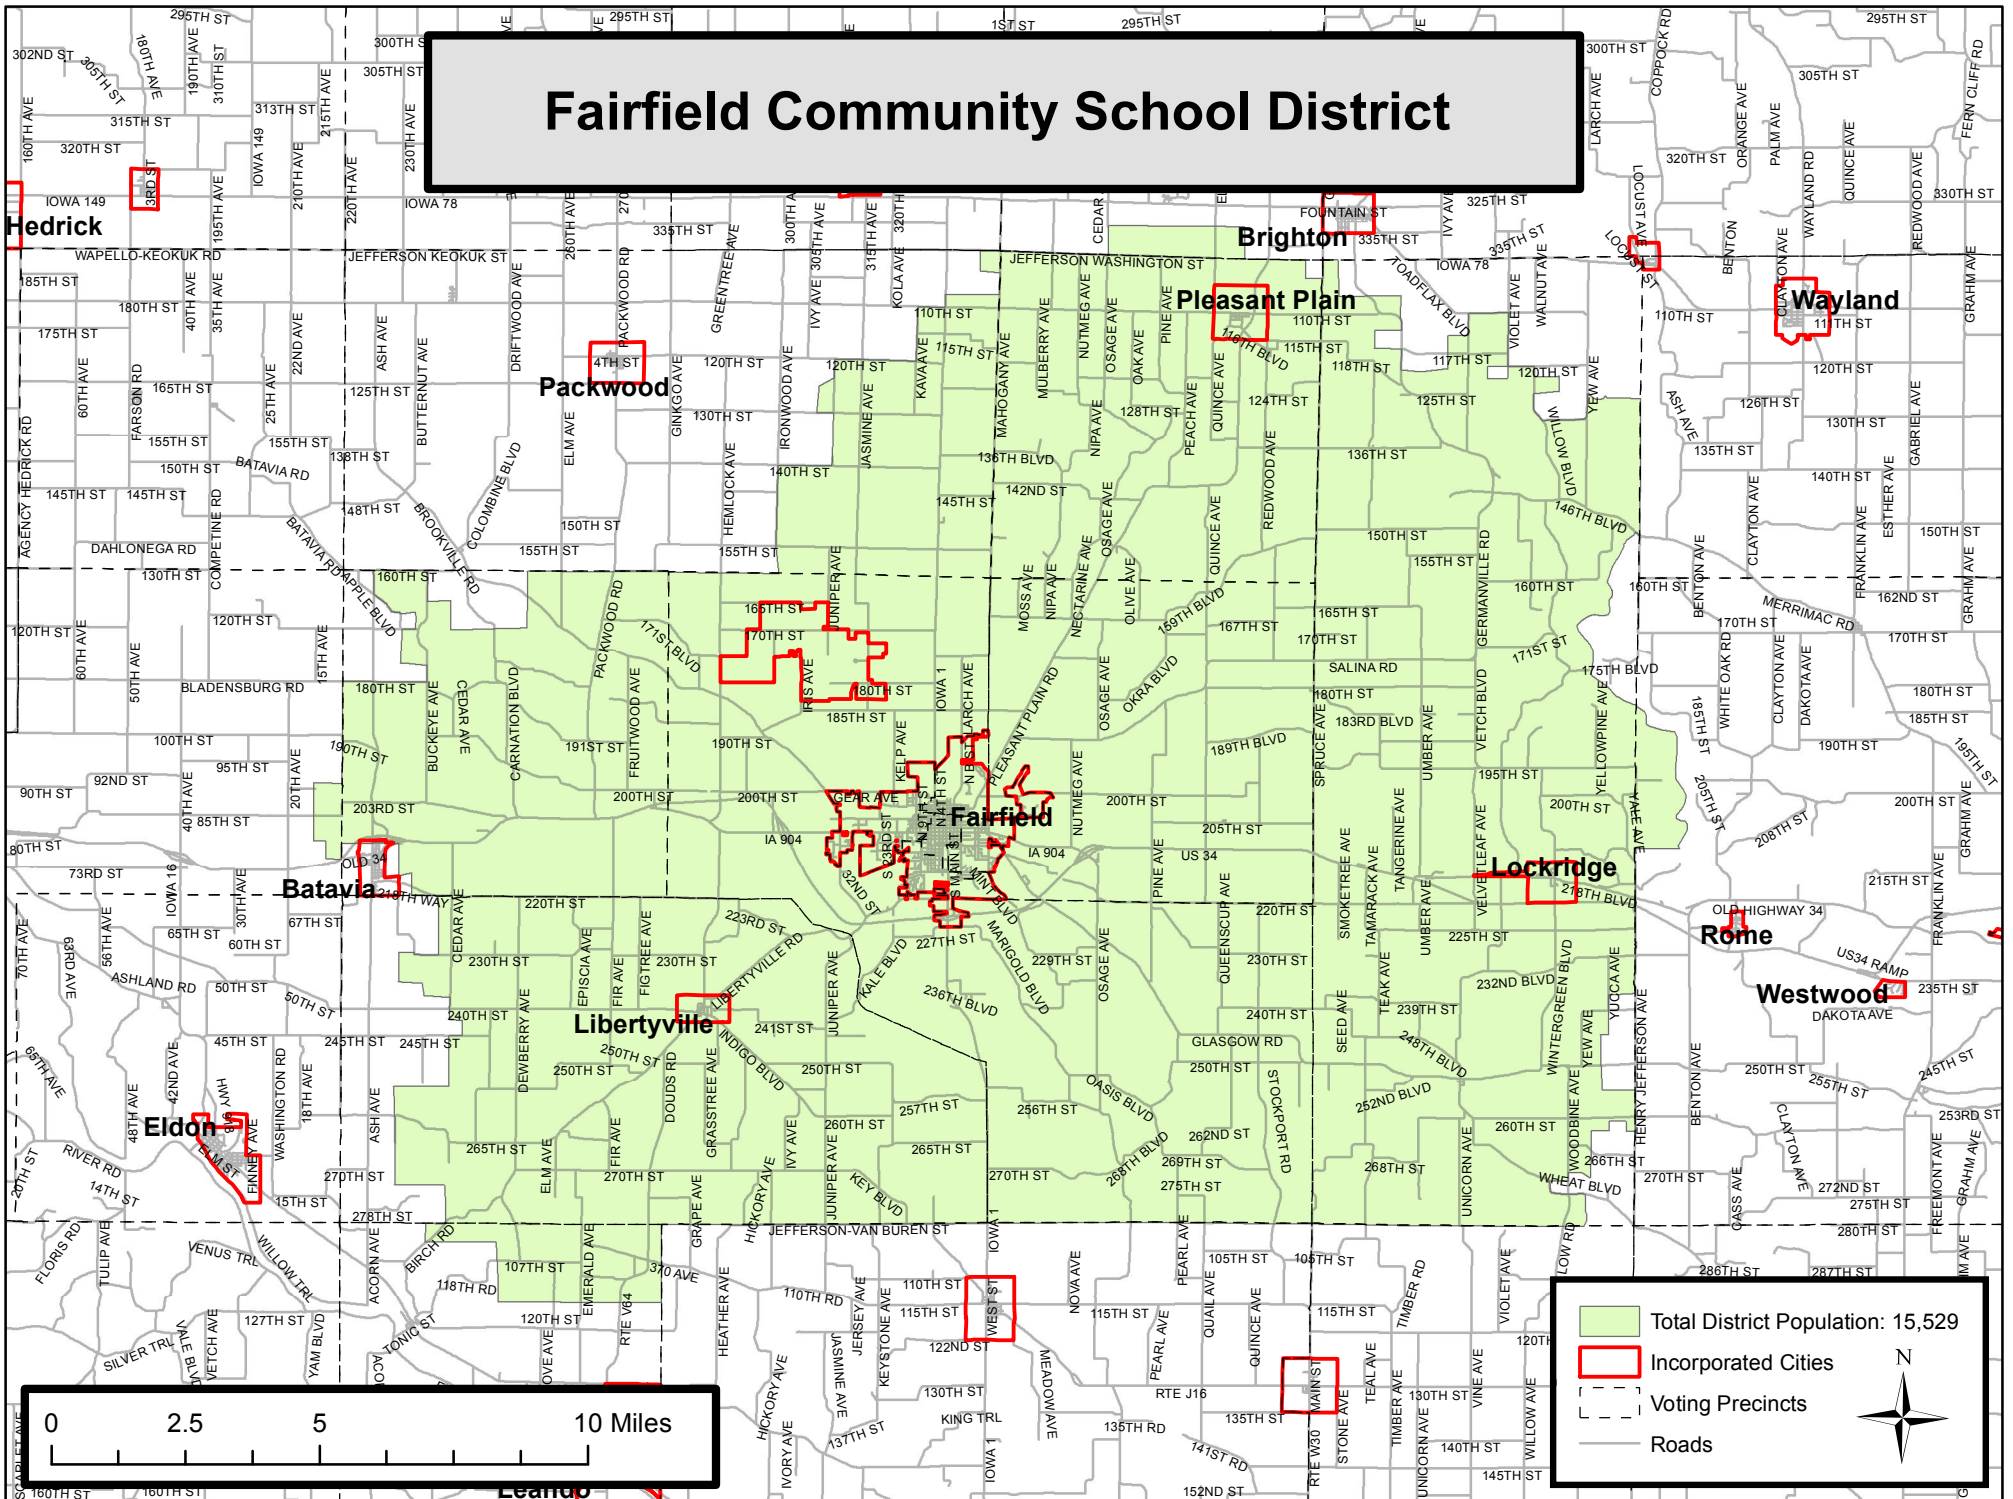

Fairfield Community School District

- Total District Population: 15,529
- Incorporated Cities
- Voting Precincts
- Roads