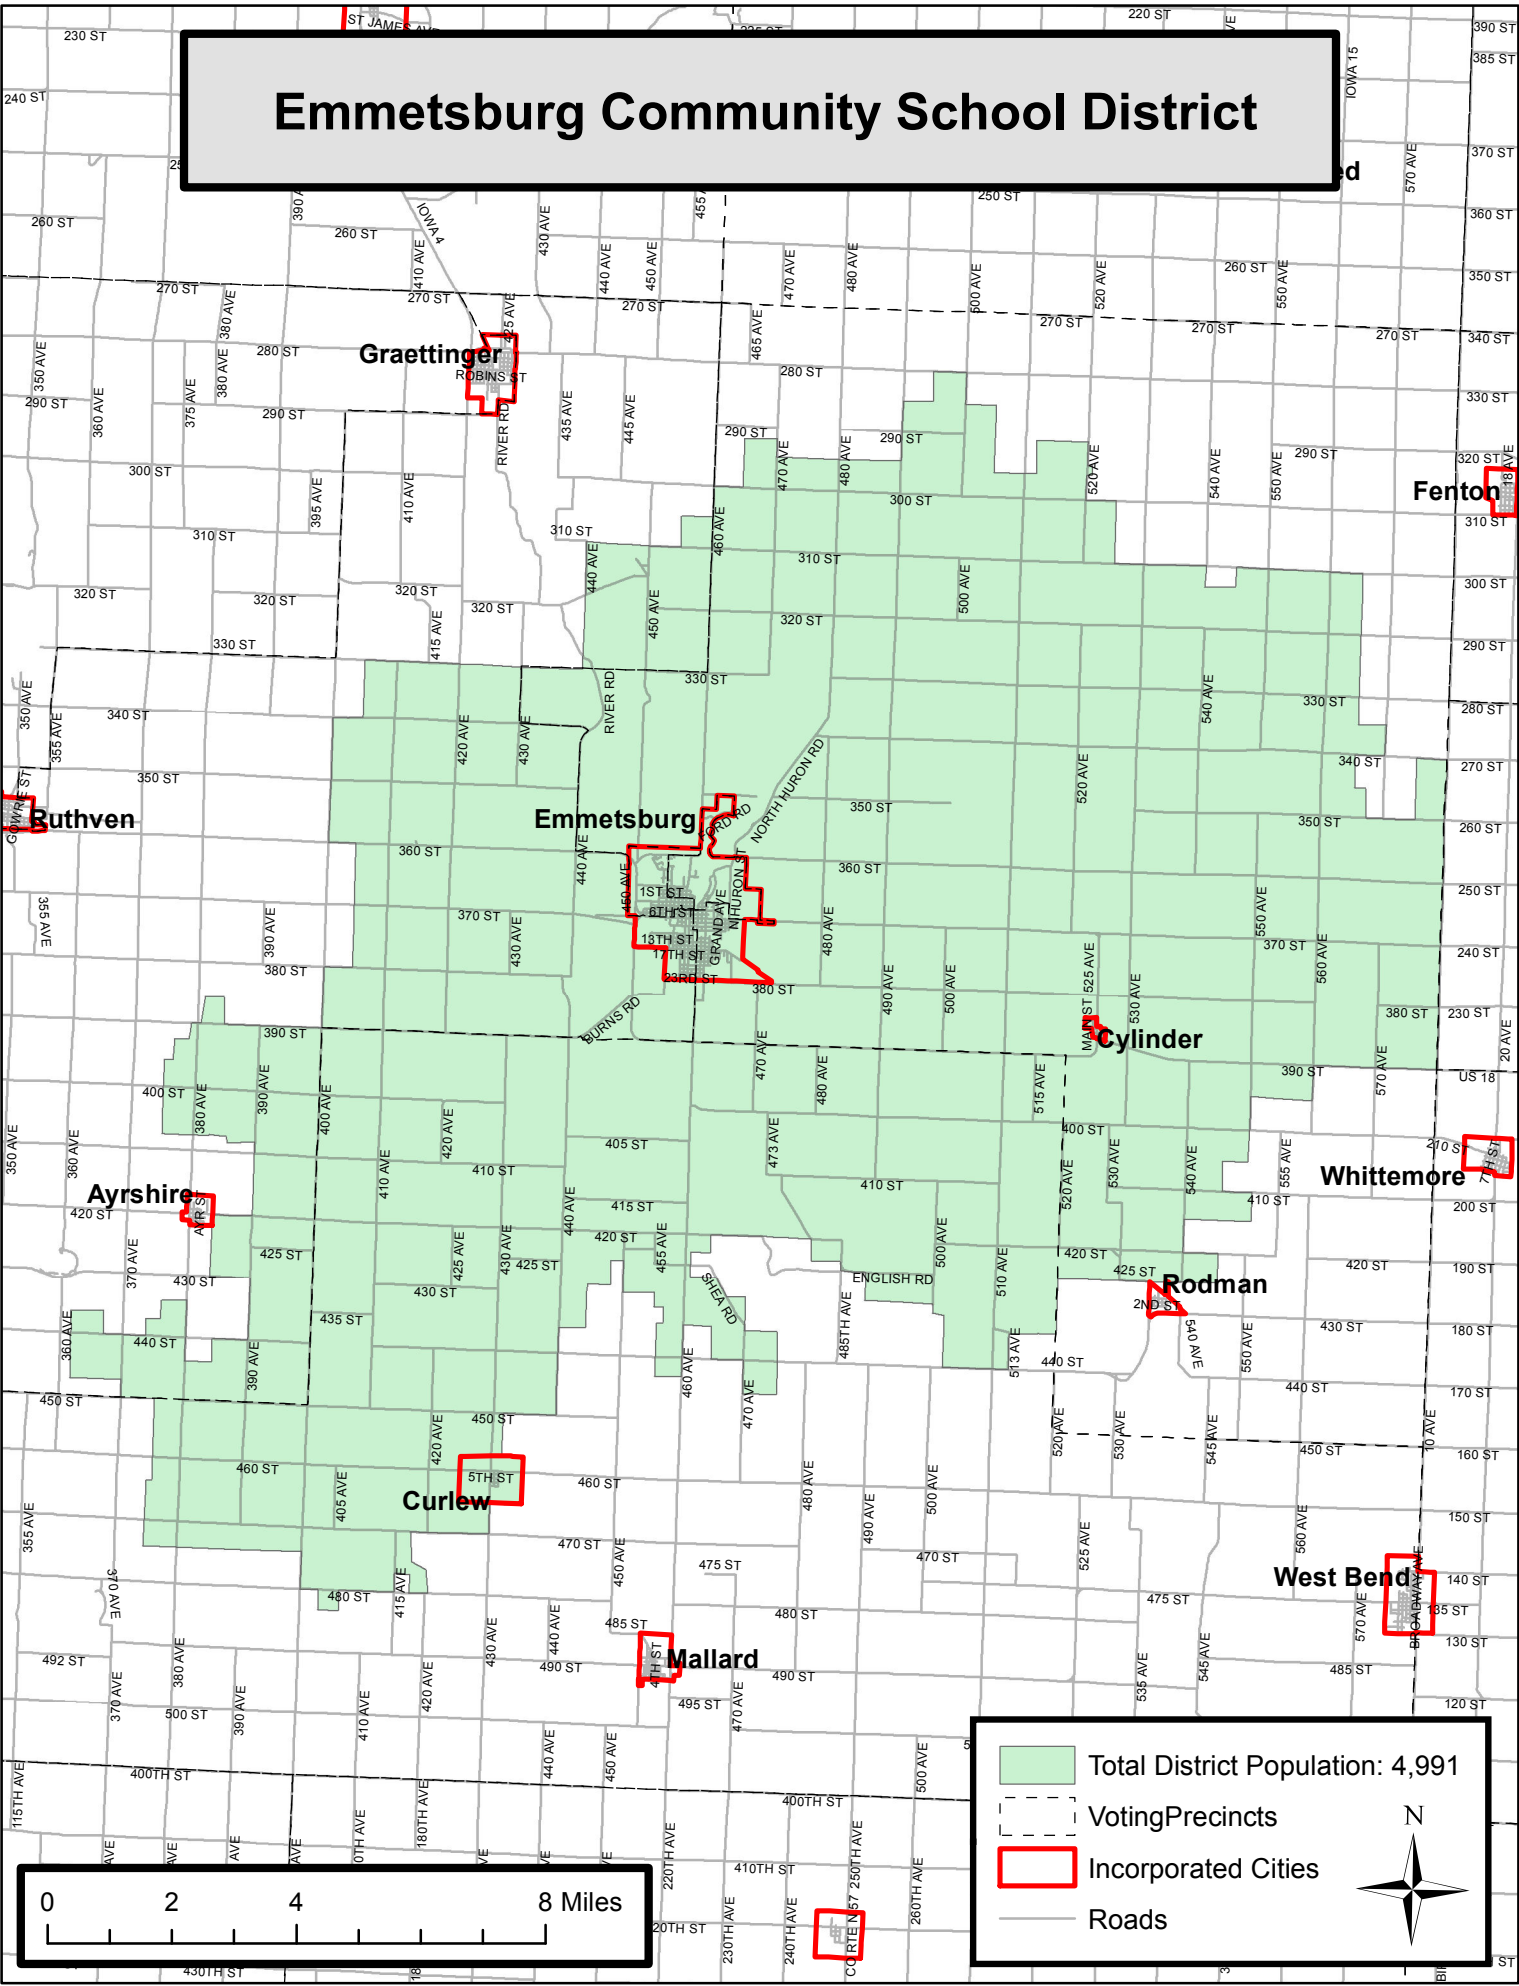

# Emmetsburg Community School District

- Total District Population: 4,991
- Voting Precincts
- Incorporated Cities
- Roads