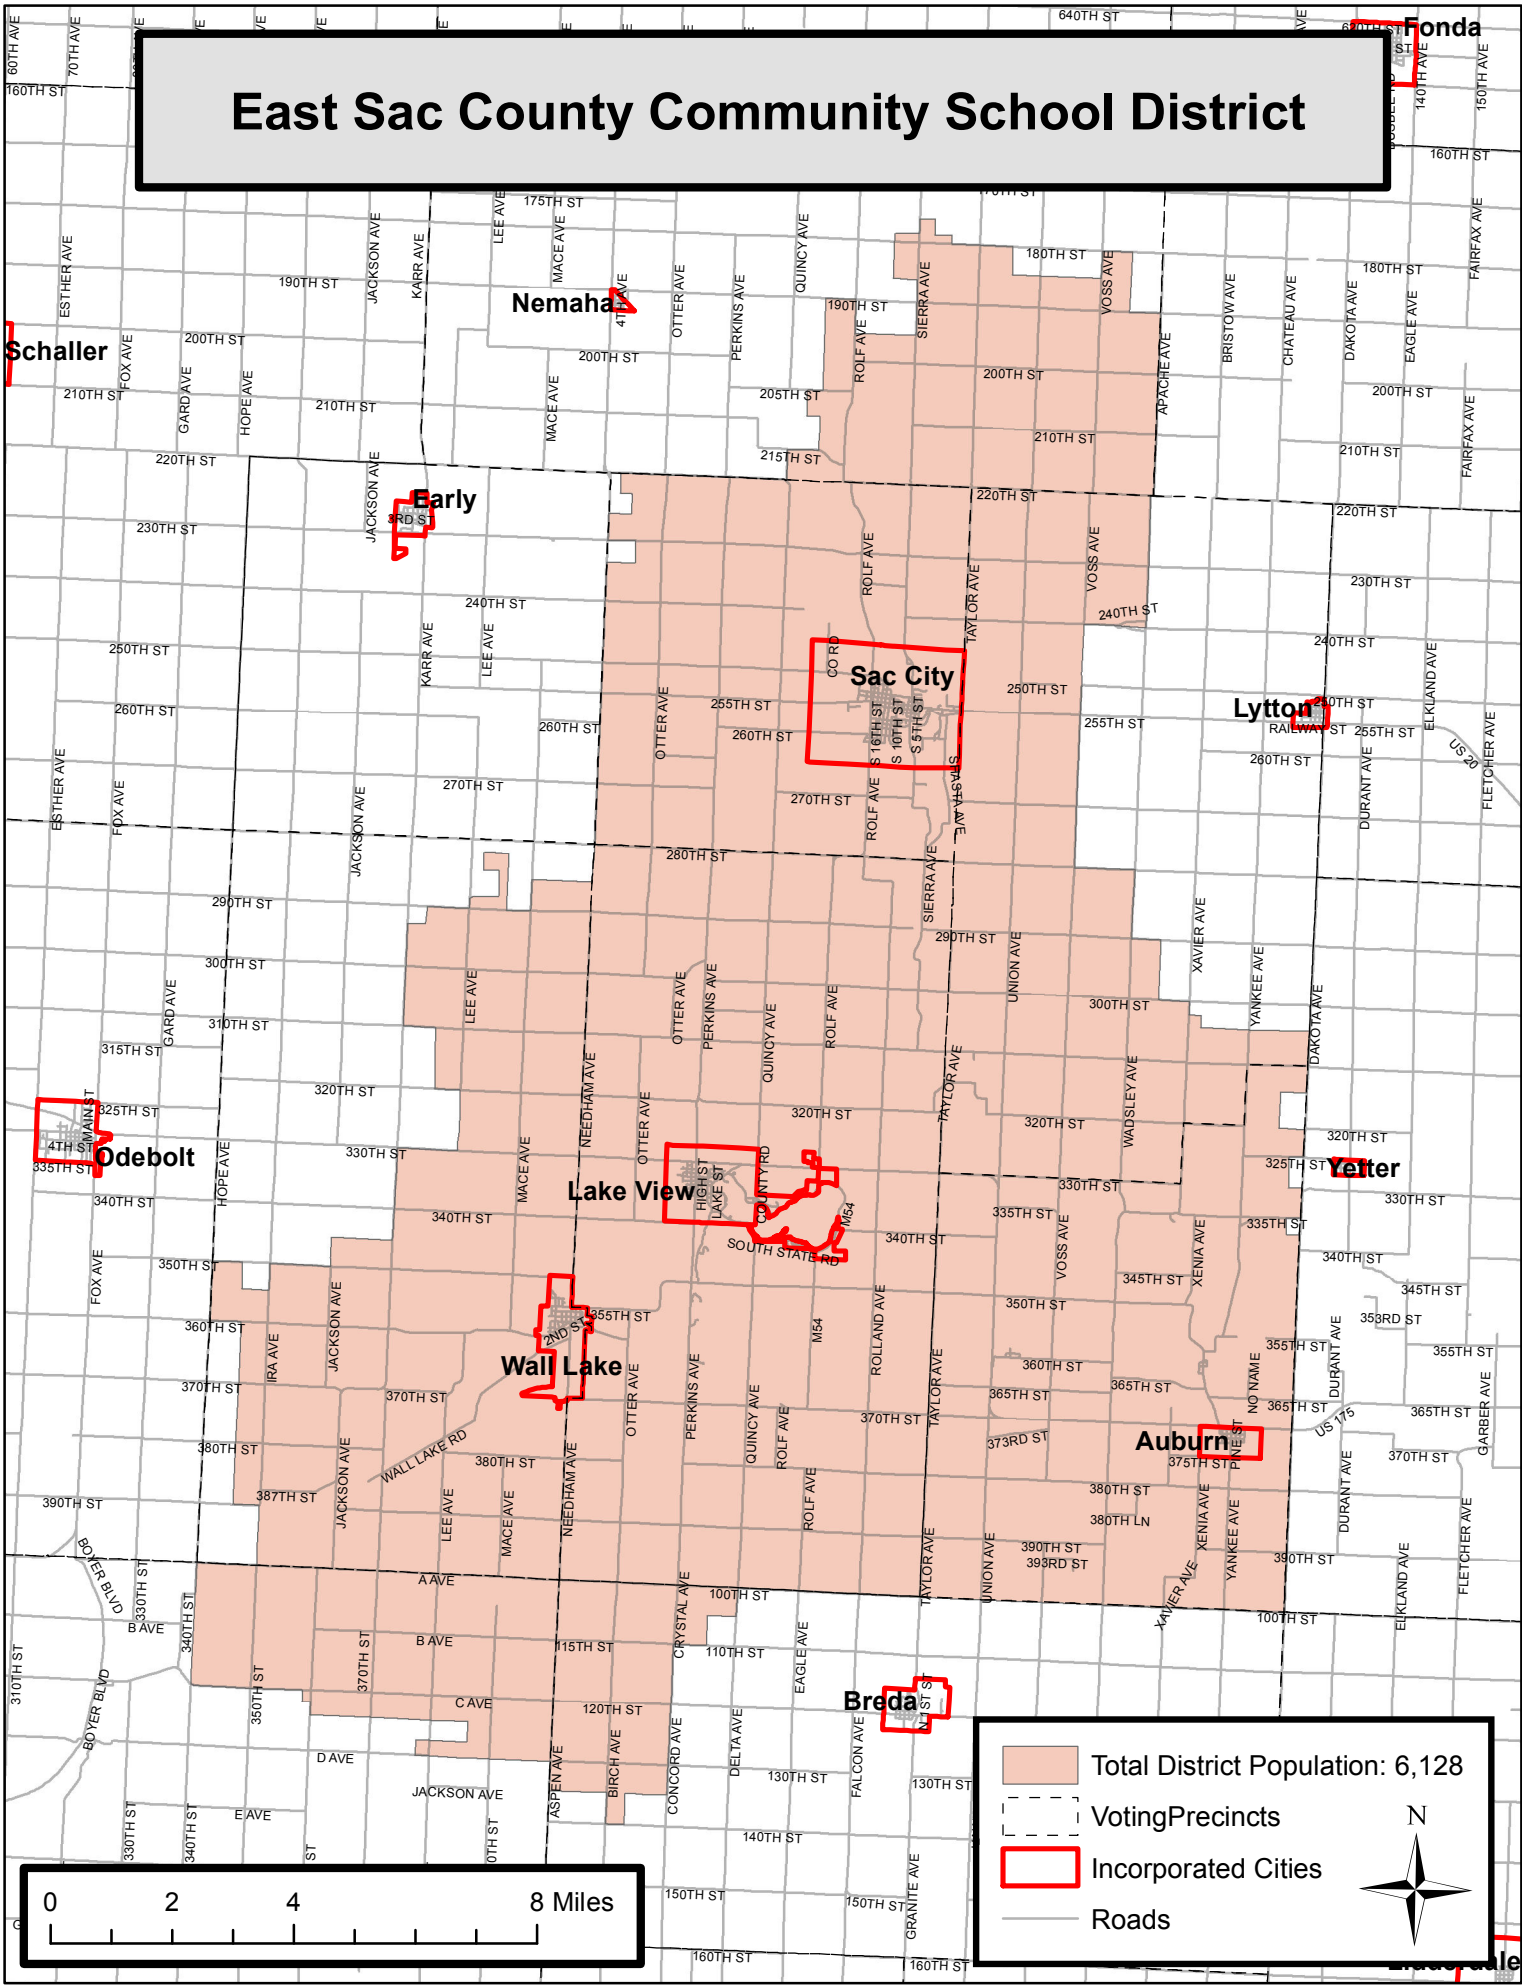

# East Sac County Community School District

Legend:

- Total District Population: 6,128
- Voting Precincts
- Incorporated Cities
- Roads

North Arrow