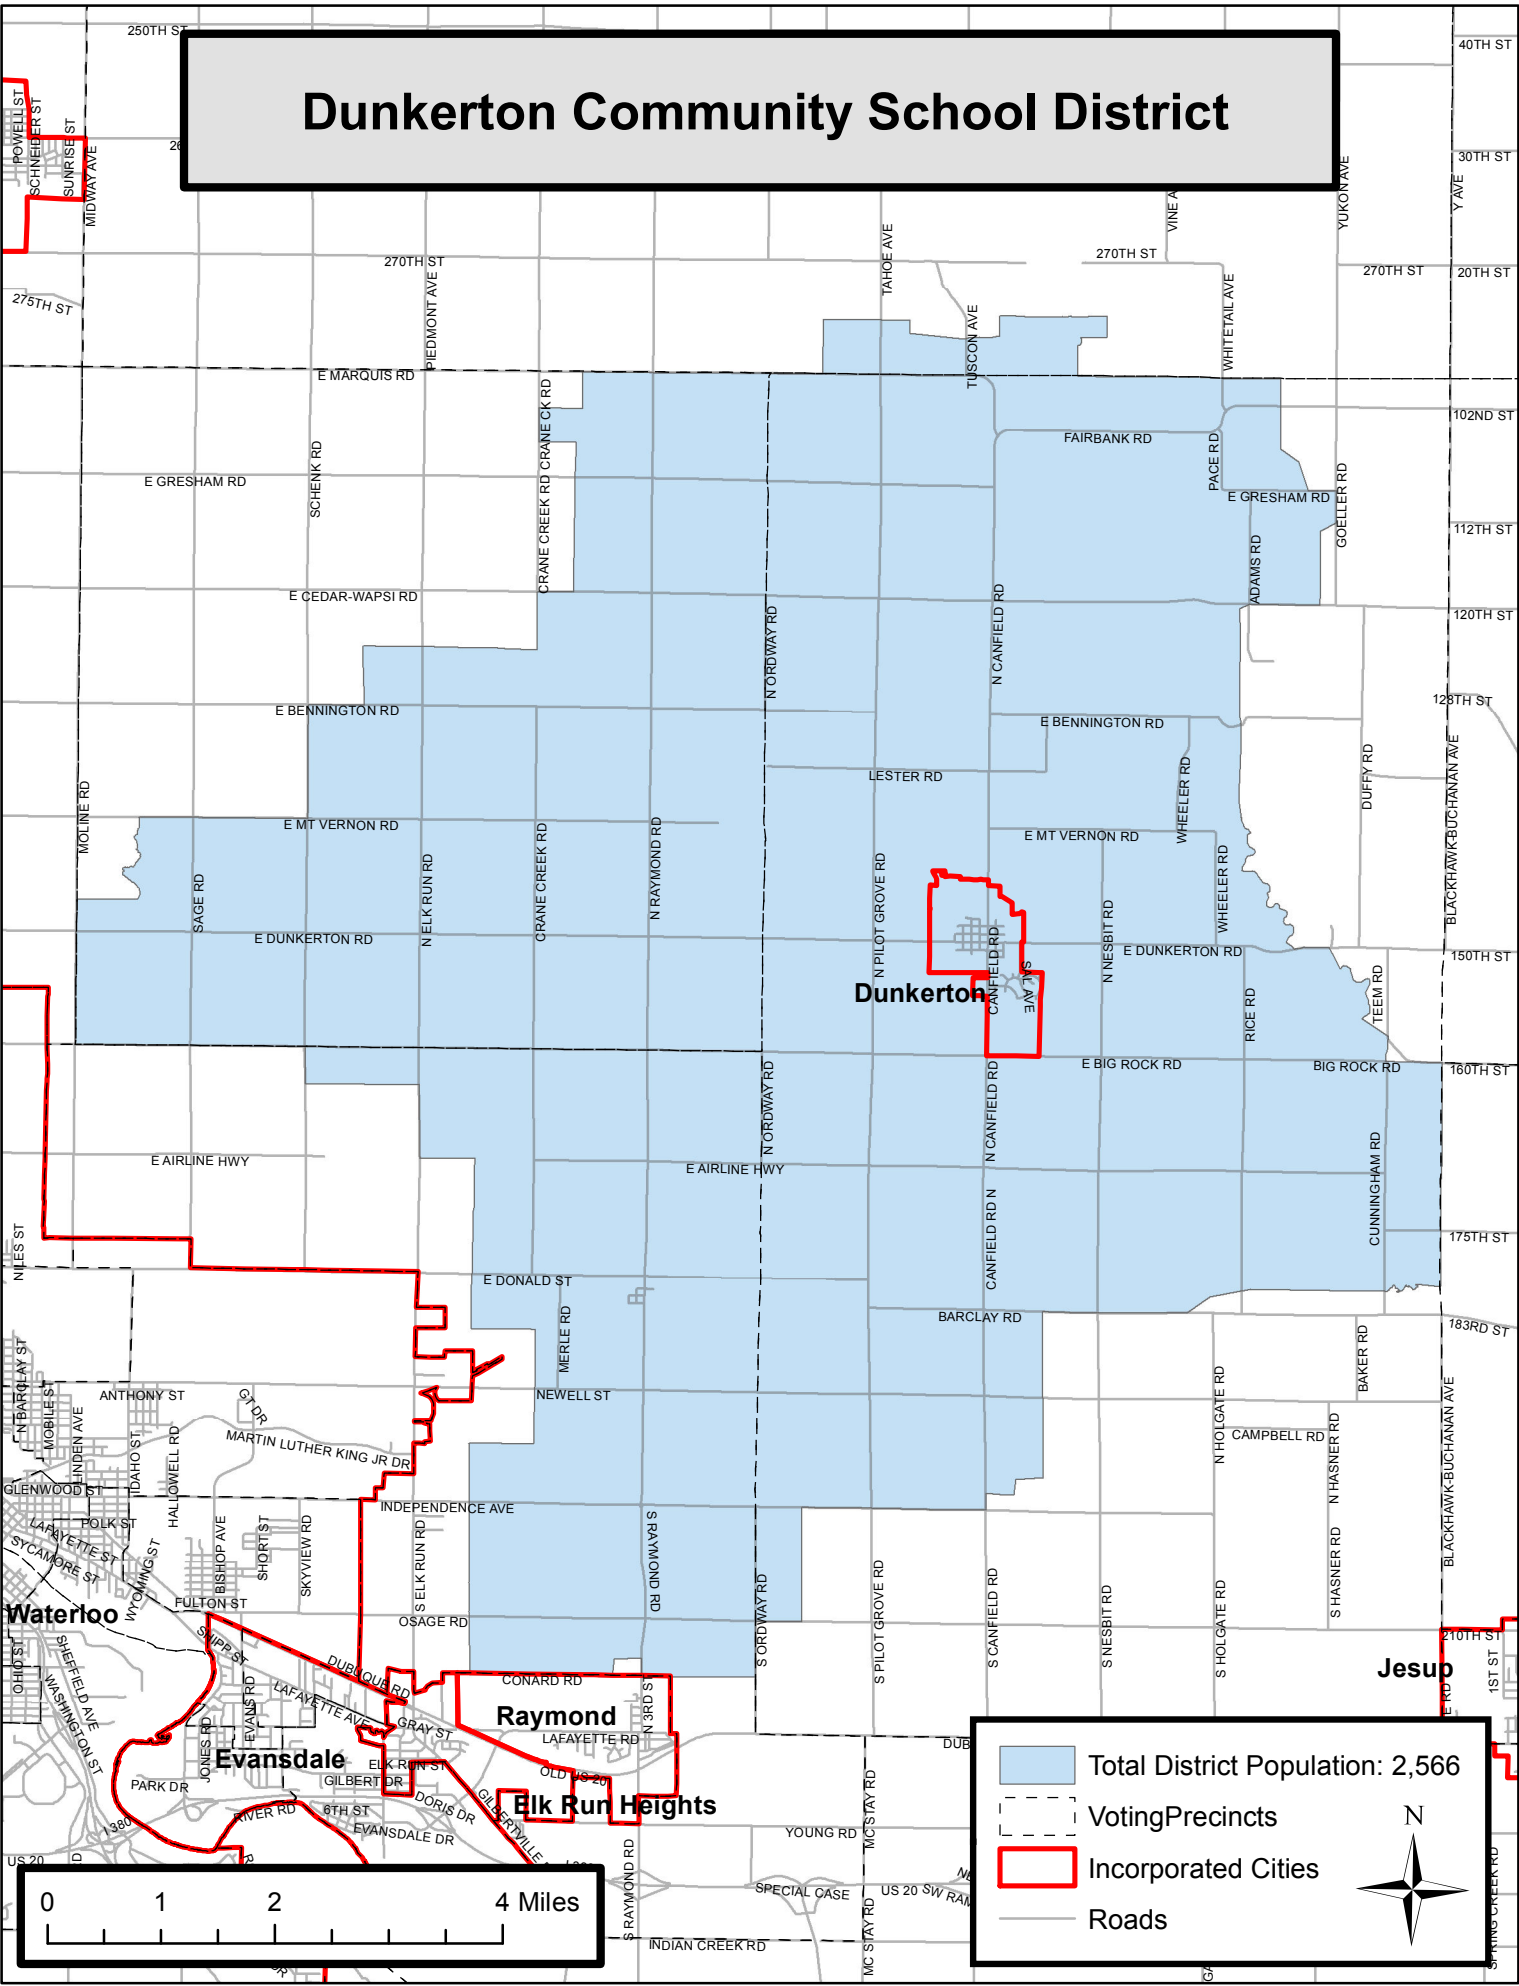

# Dunkerton Community School District

- Total District Population: 2,566
- Voting Precincts
- Incorporated Cities
- Roads