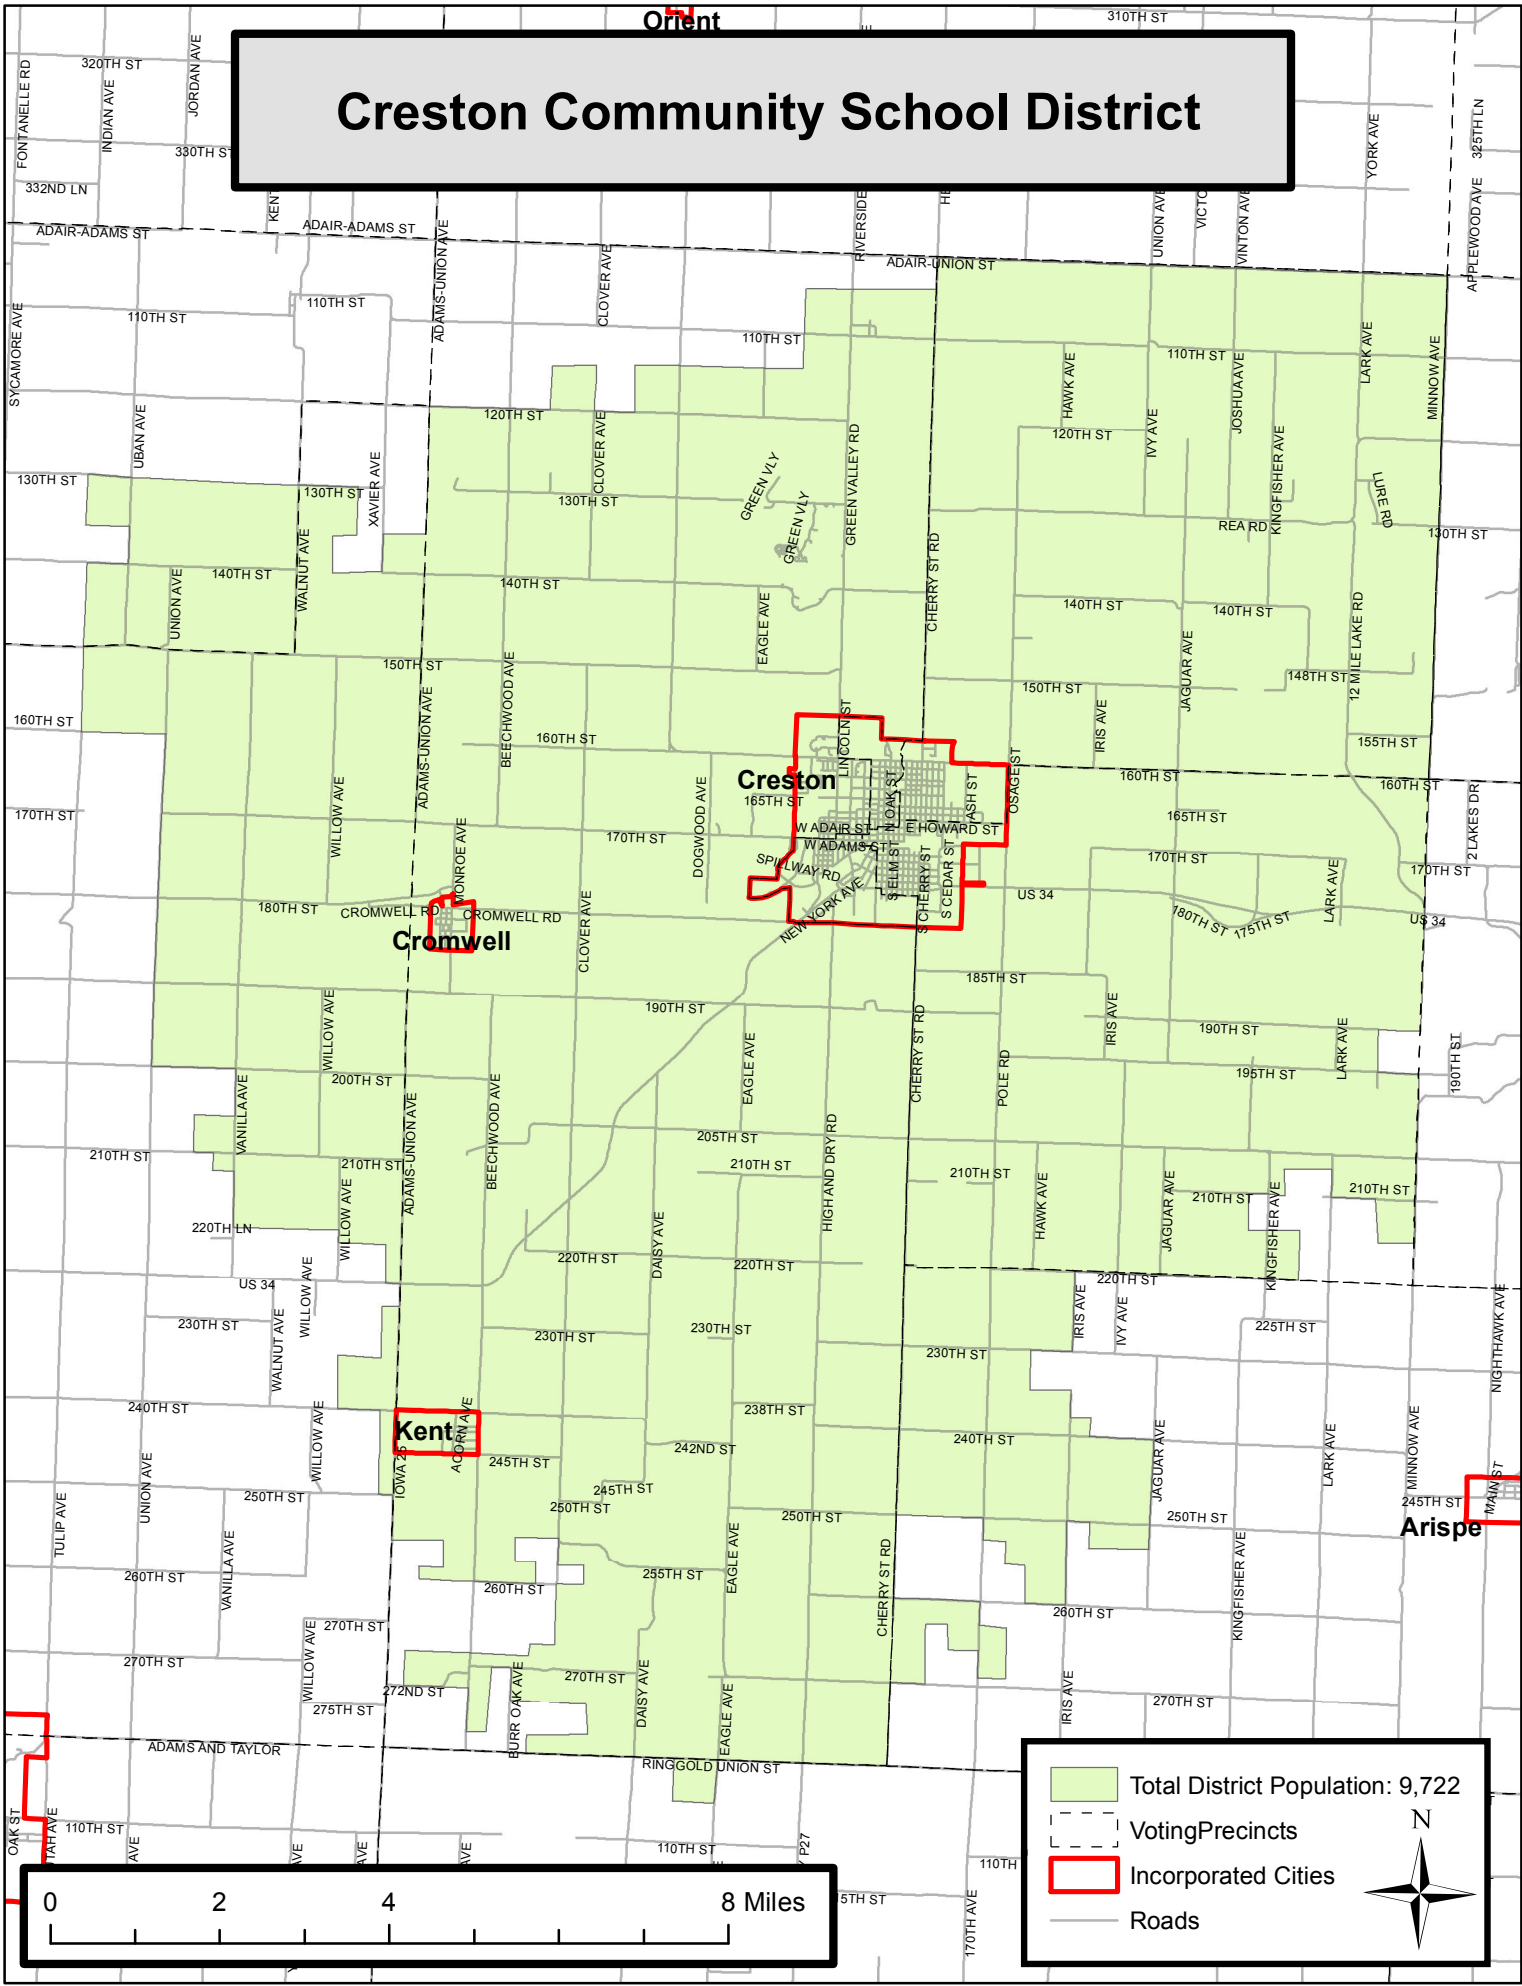

Orient

310TH ST

# Creston Community School District

Total District Population: 9,722  
 Voting Precincts  
 Incorporated Cities  
 Roads