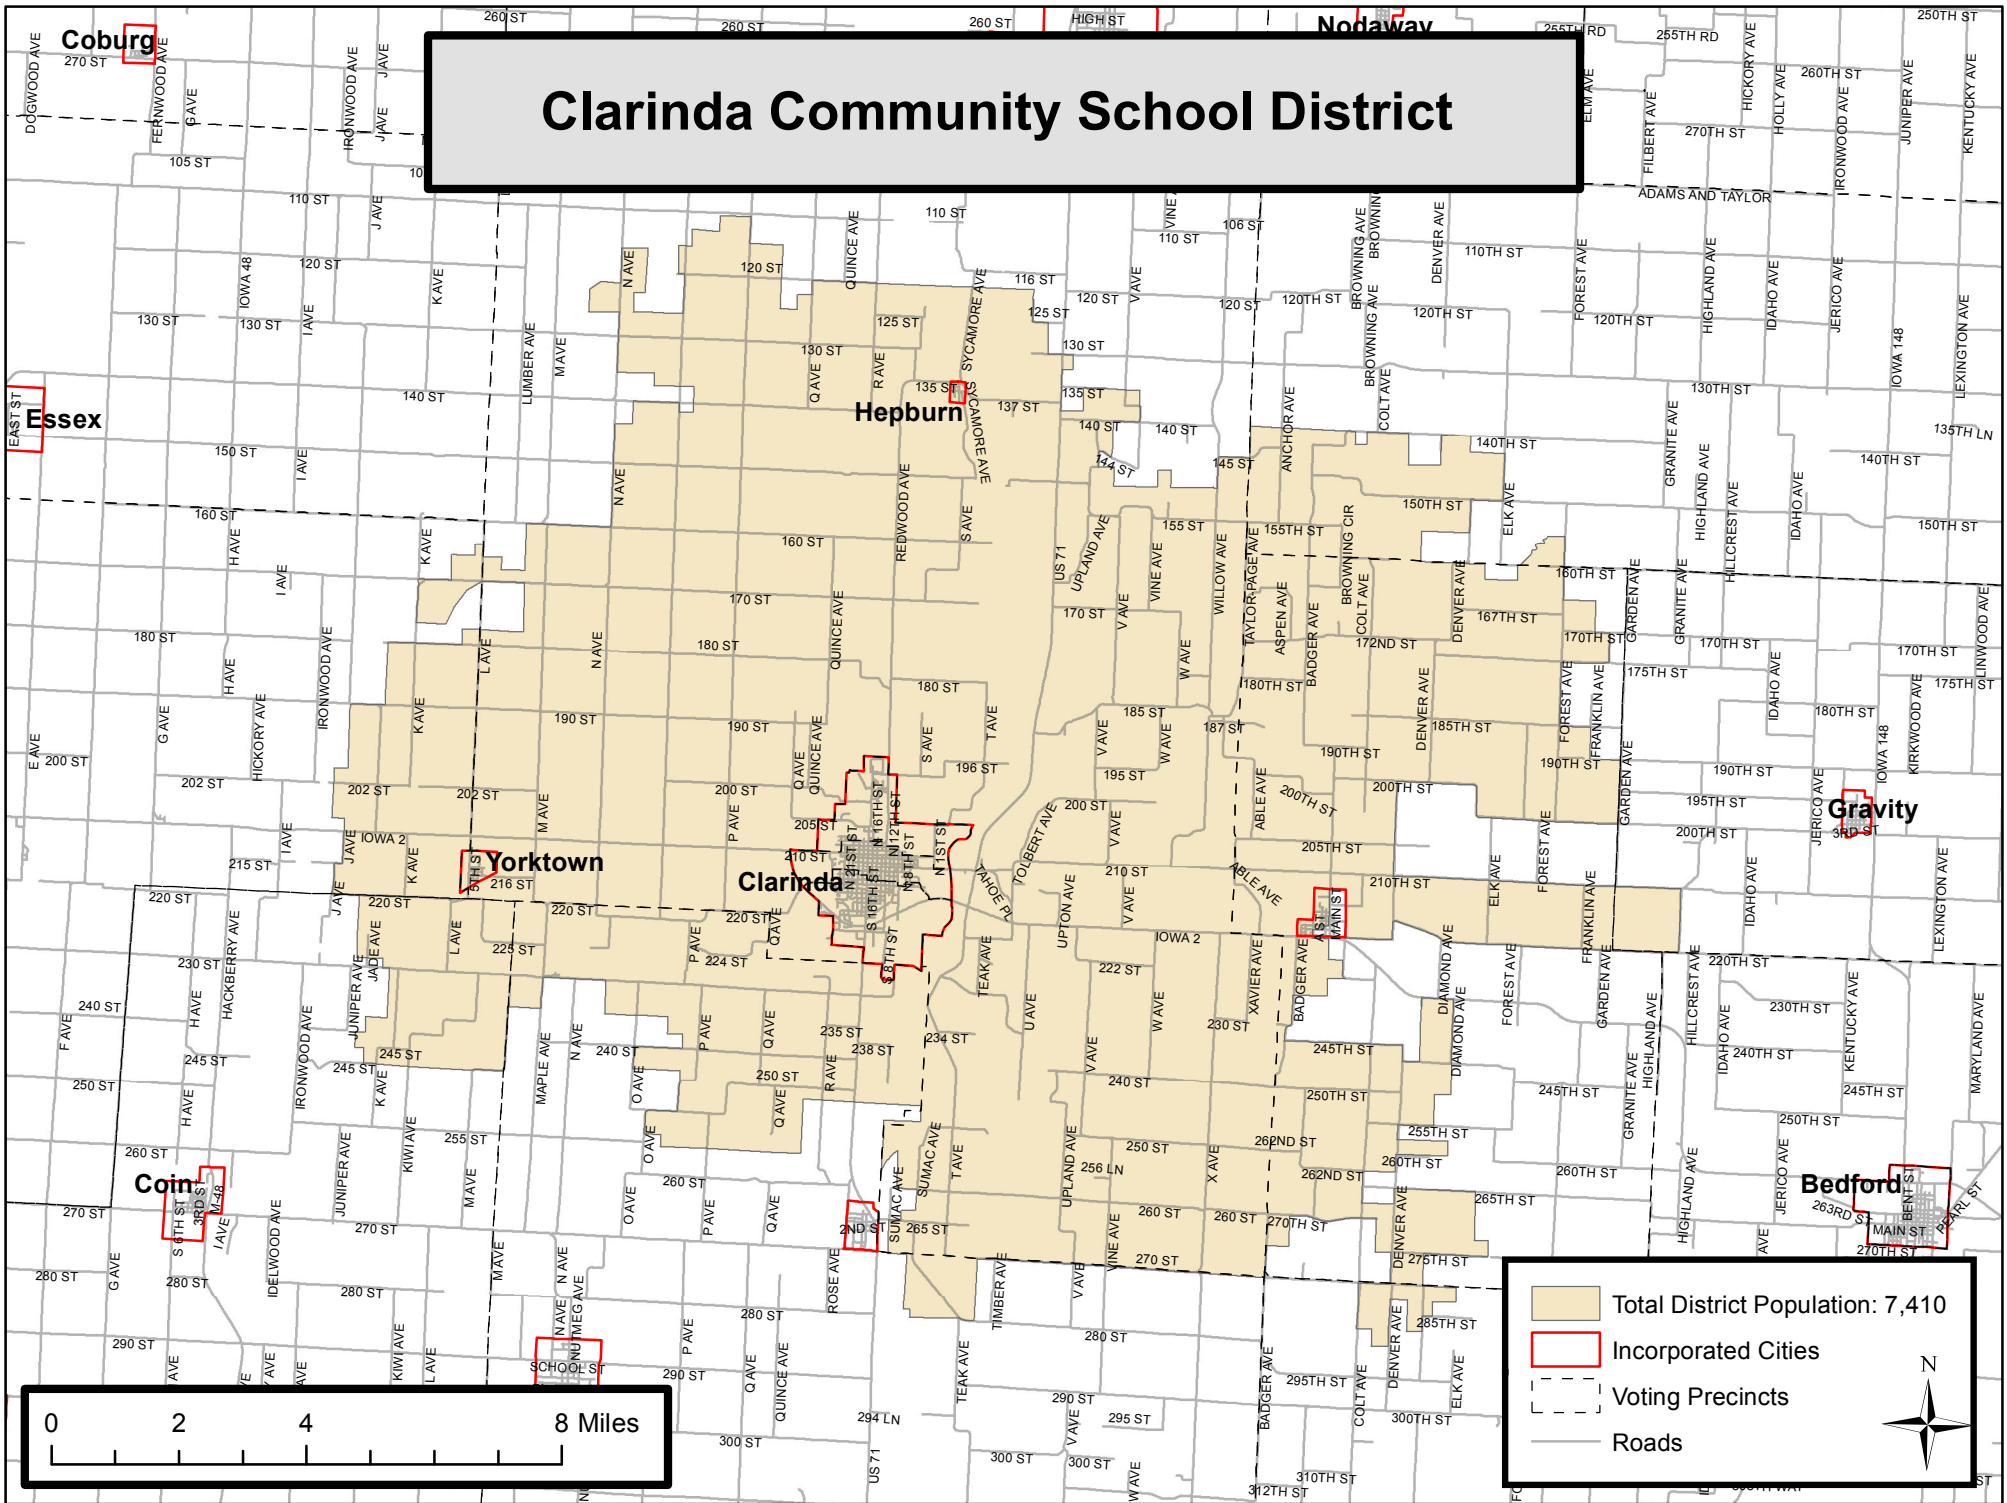

Clarinda Community School District

- Total District Population: 7,410
- Incorporated Cities
- Voting Precincts
- Roads