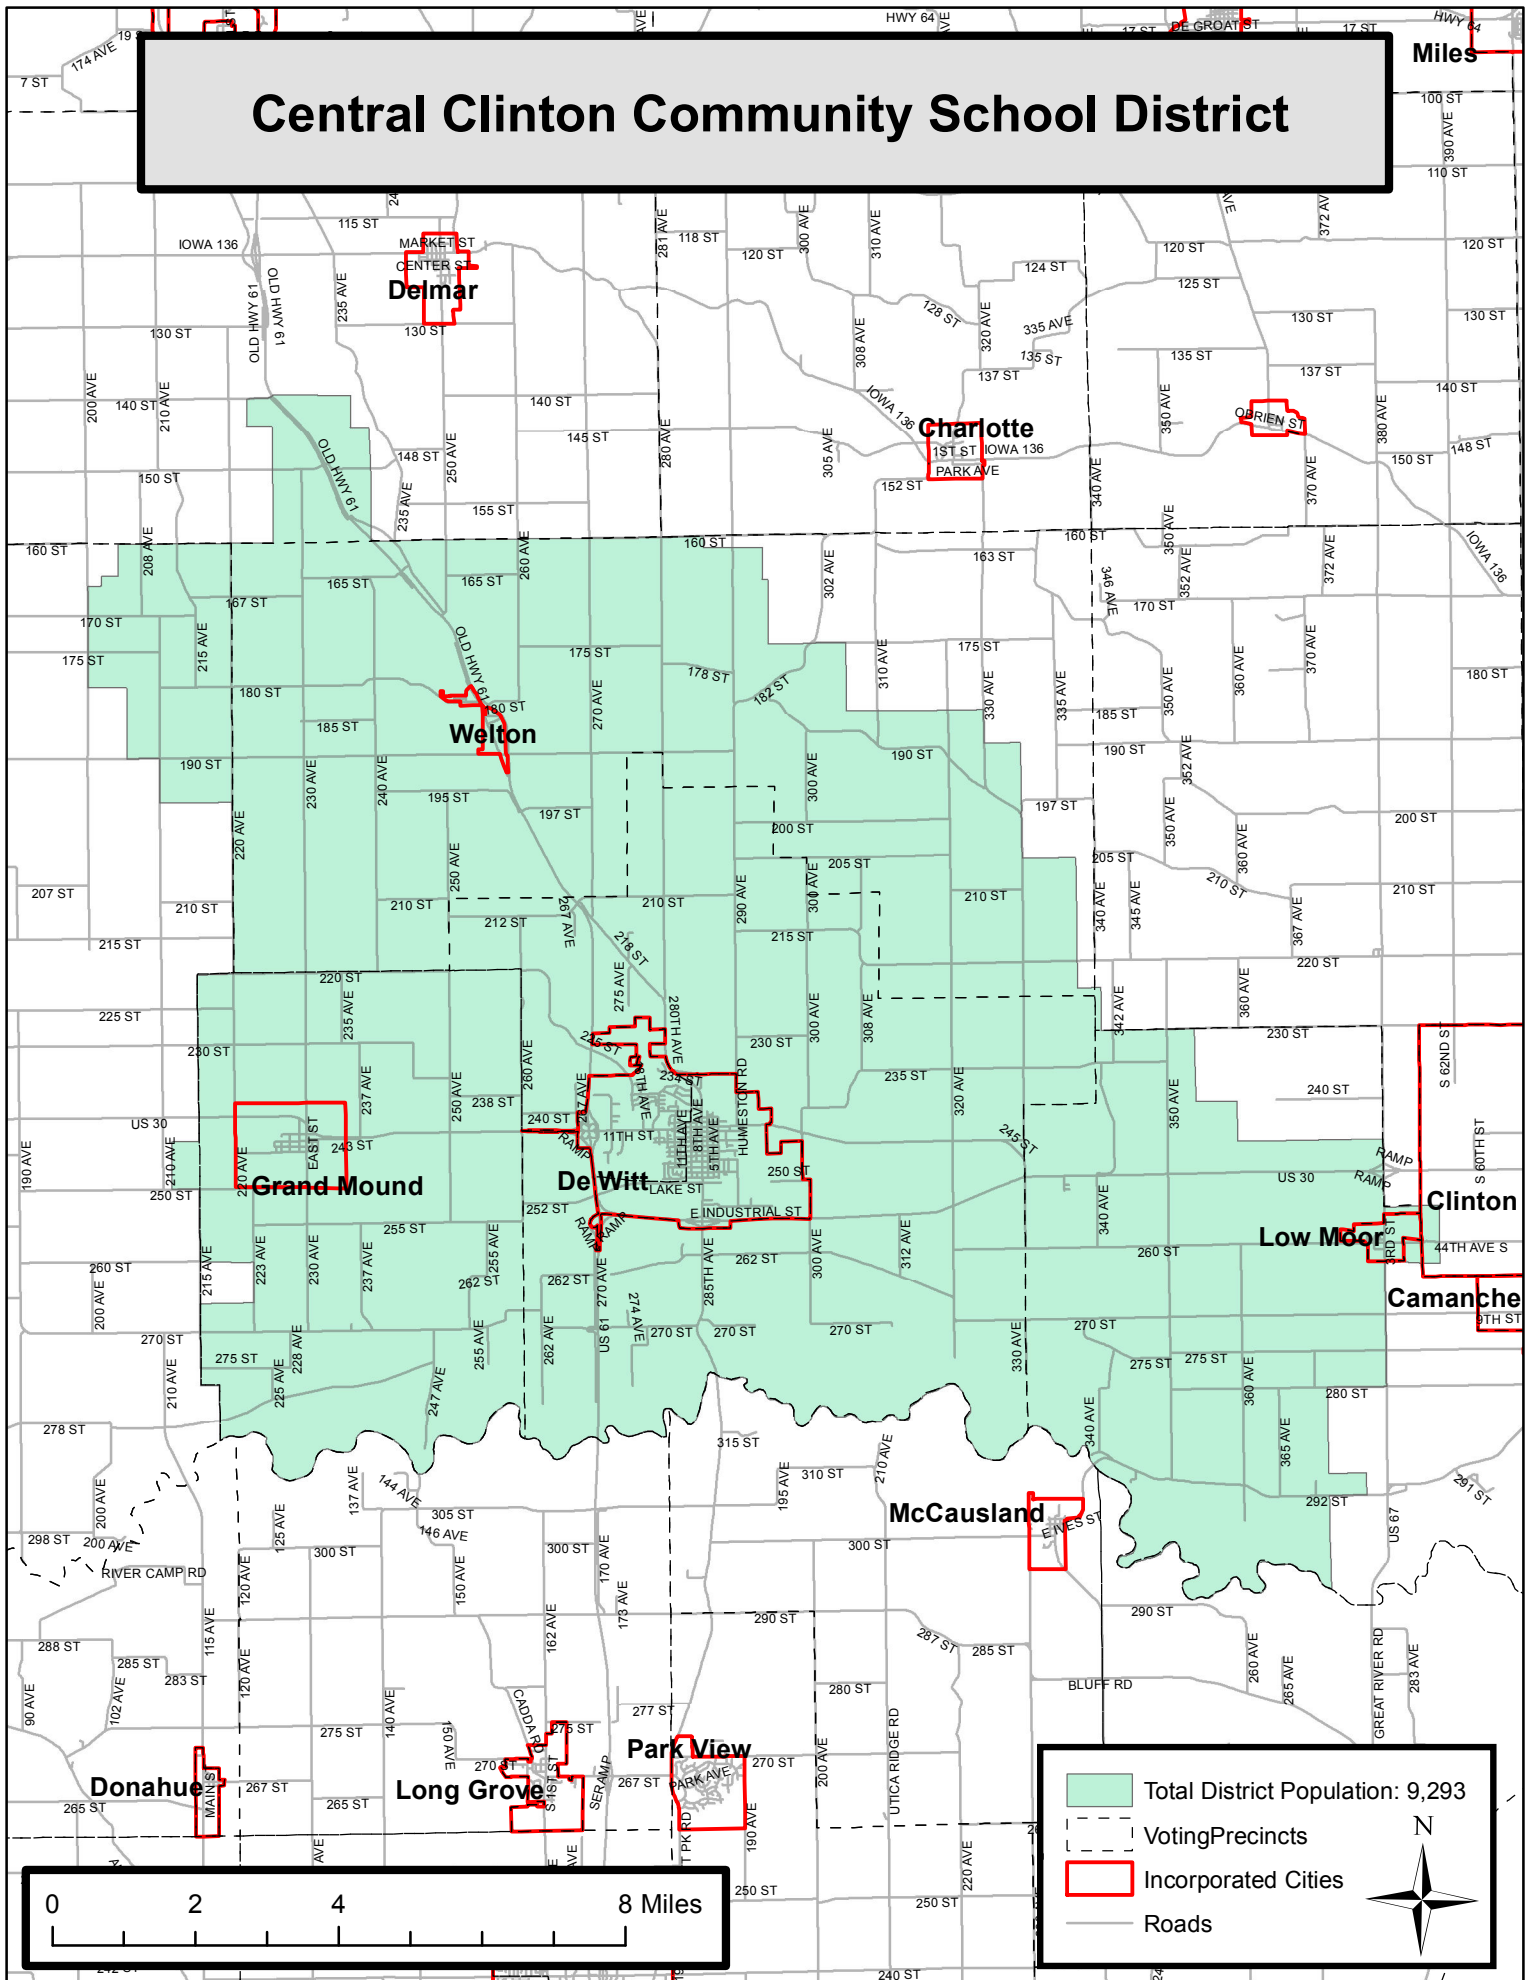

# Central Clinton Community School District

- Total District Population: 9,293
- Voting Precincts
- Incorporated Cities
- Roads