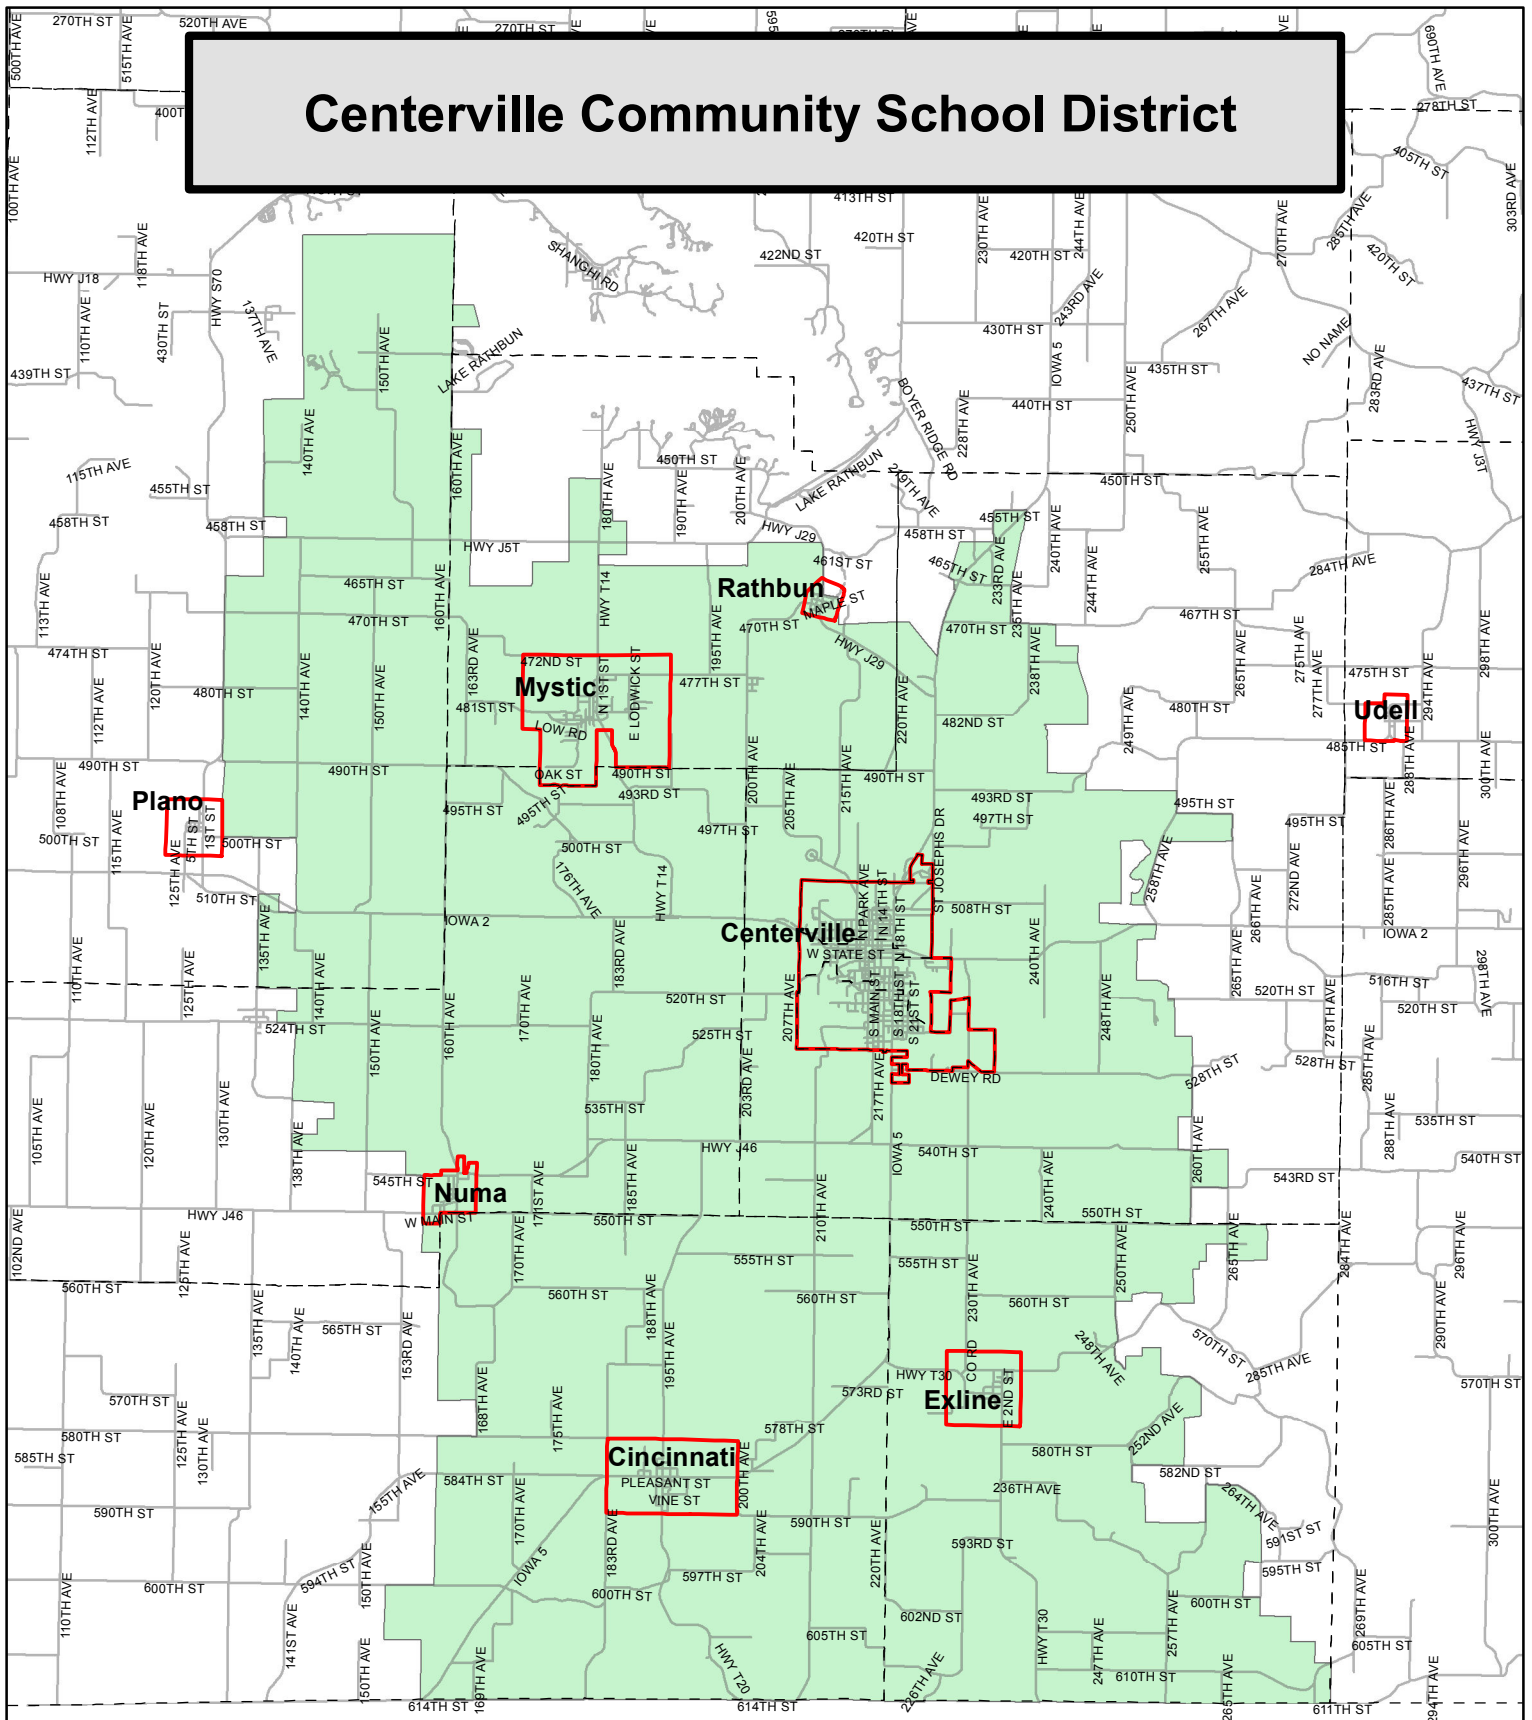

Centerville Community School District

- Total District Population: 9,212
- Voting Precincts
- Incorporated Cities
- Roads