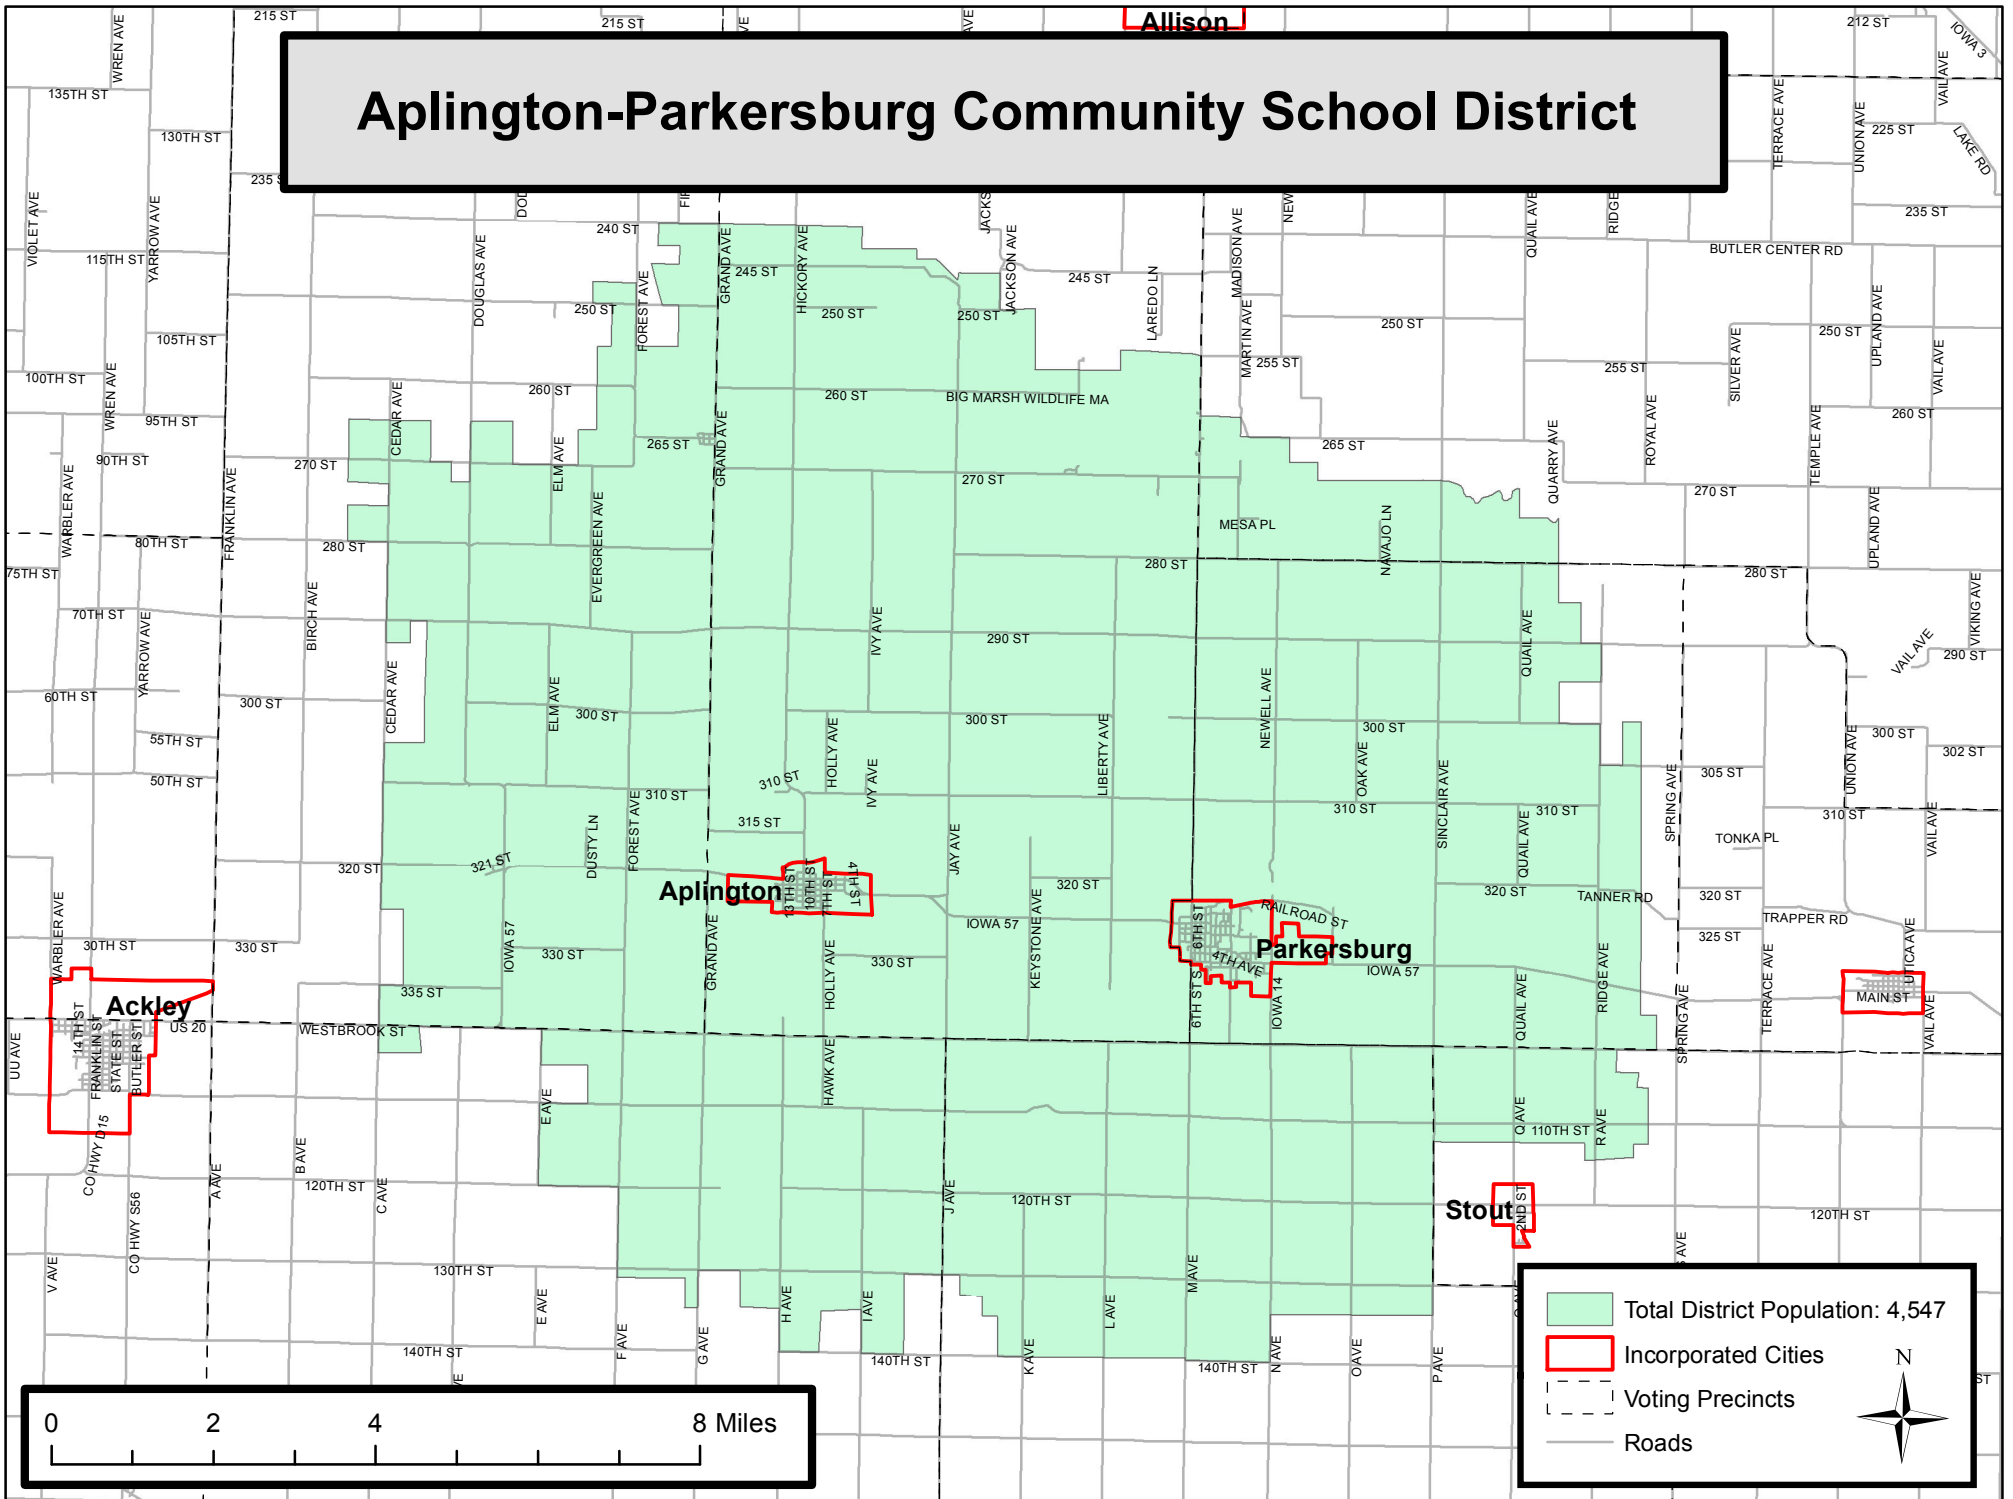

Aplington-Parkersburg Community School District

Allison

- Total District Population: 4,547
- Incorporated Cities
- Voting Precincts
- Roads