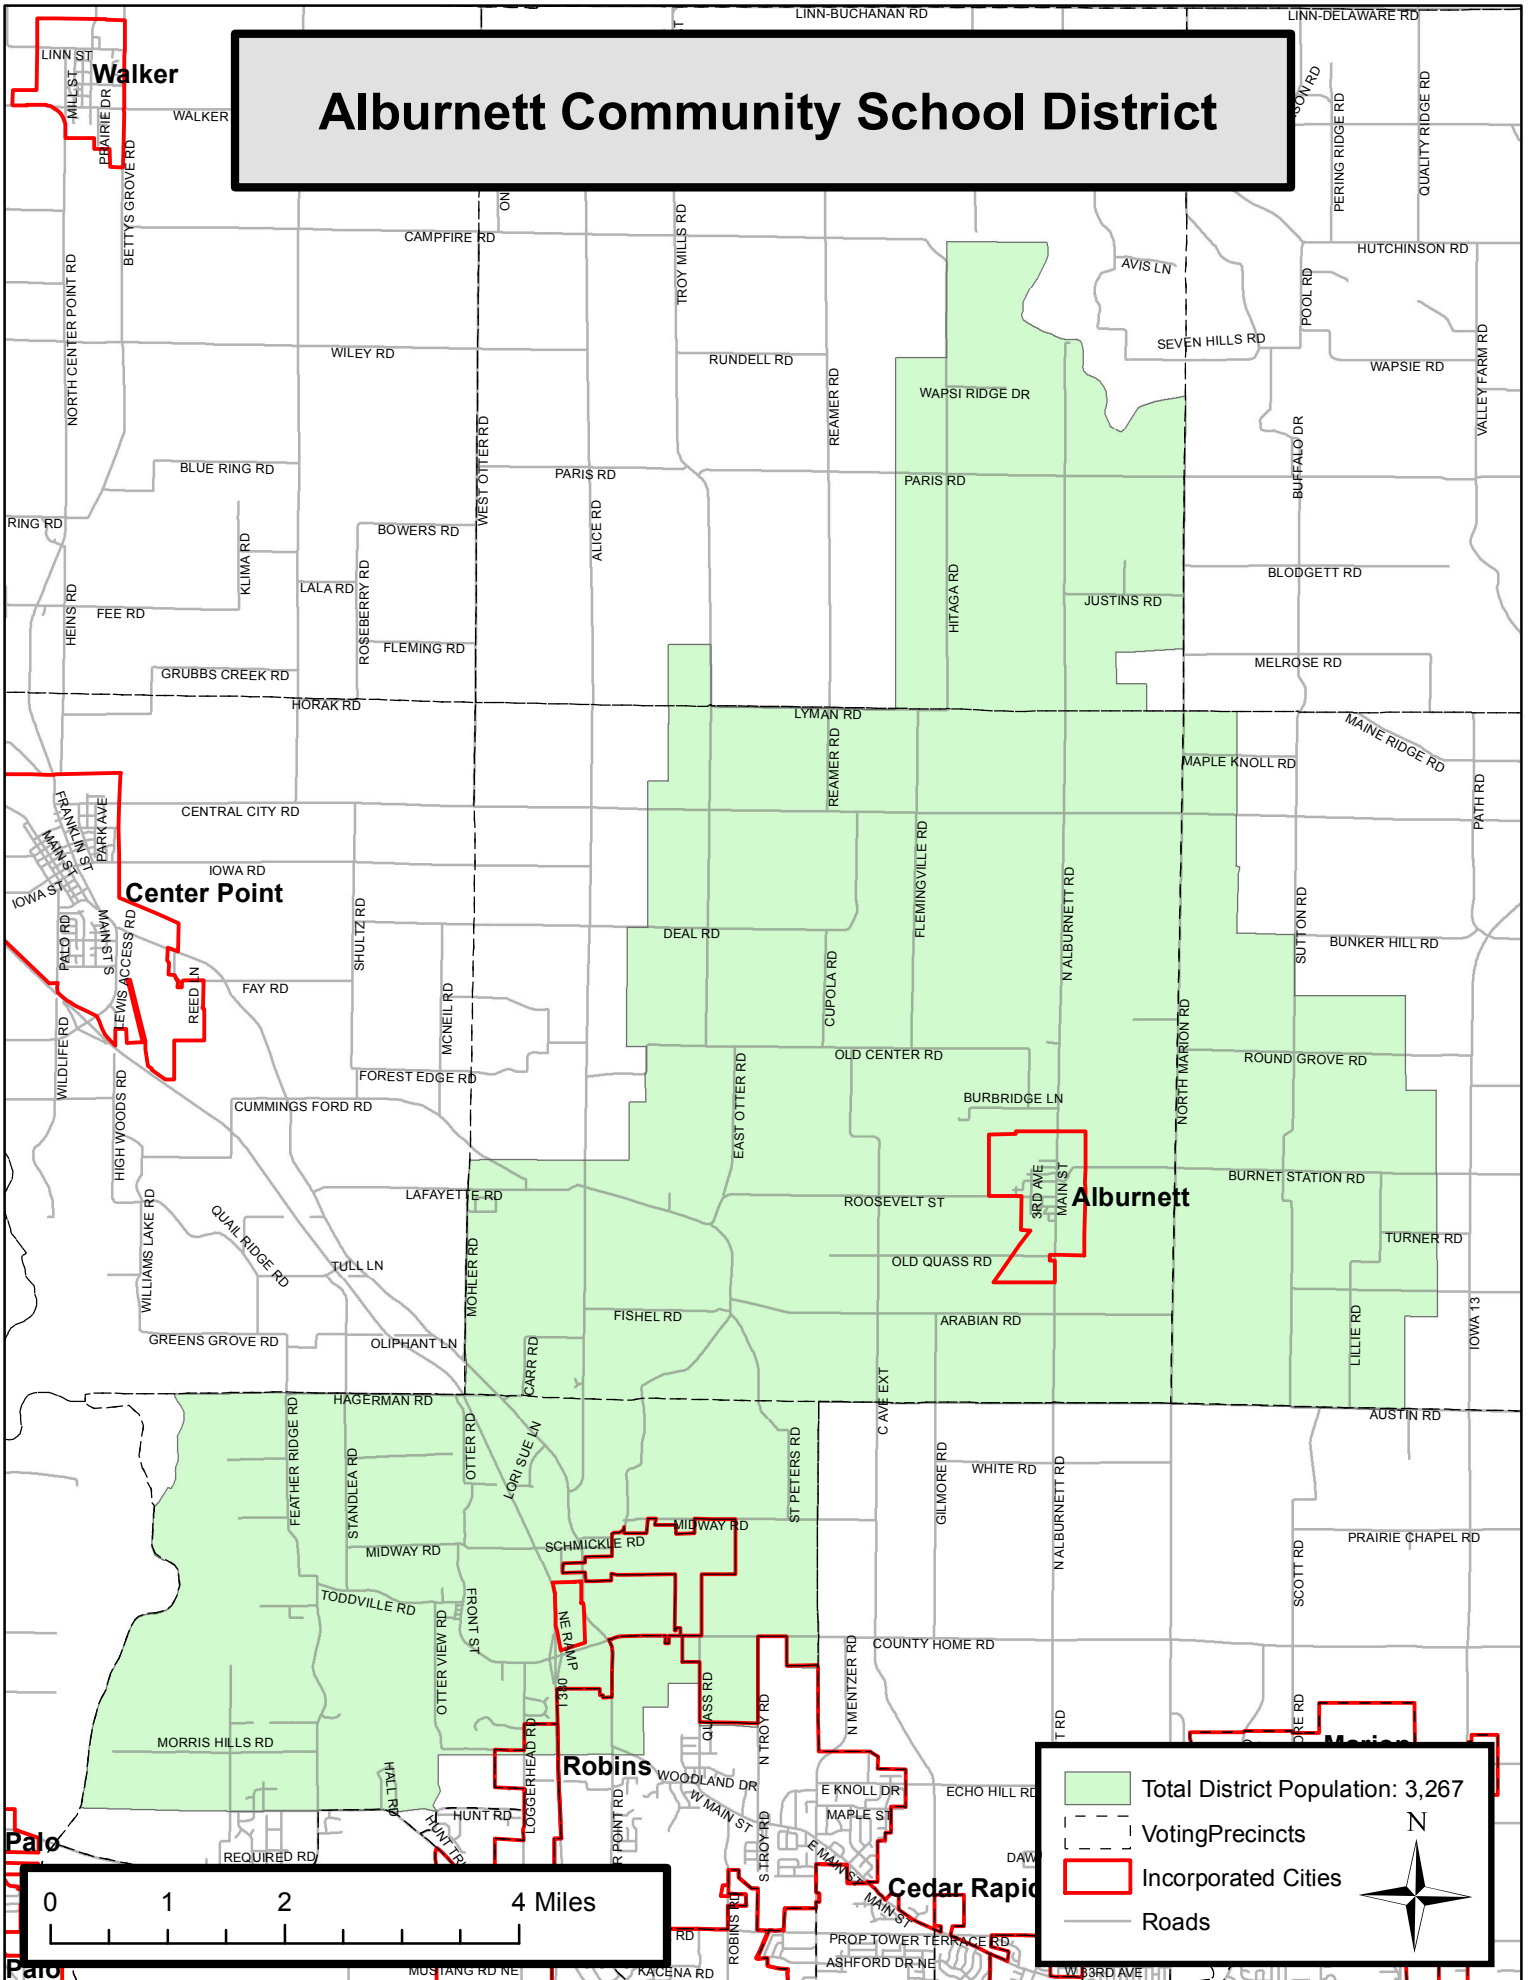

# Alburnett Community School District

- Total District Population: 3,267
- Voting Precincts
- Incorporated Cities
- Roads