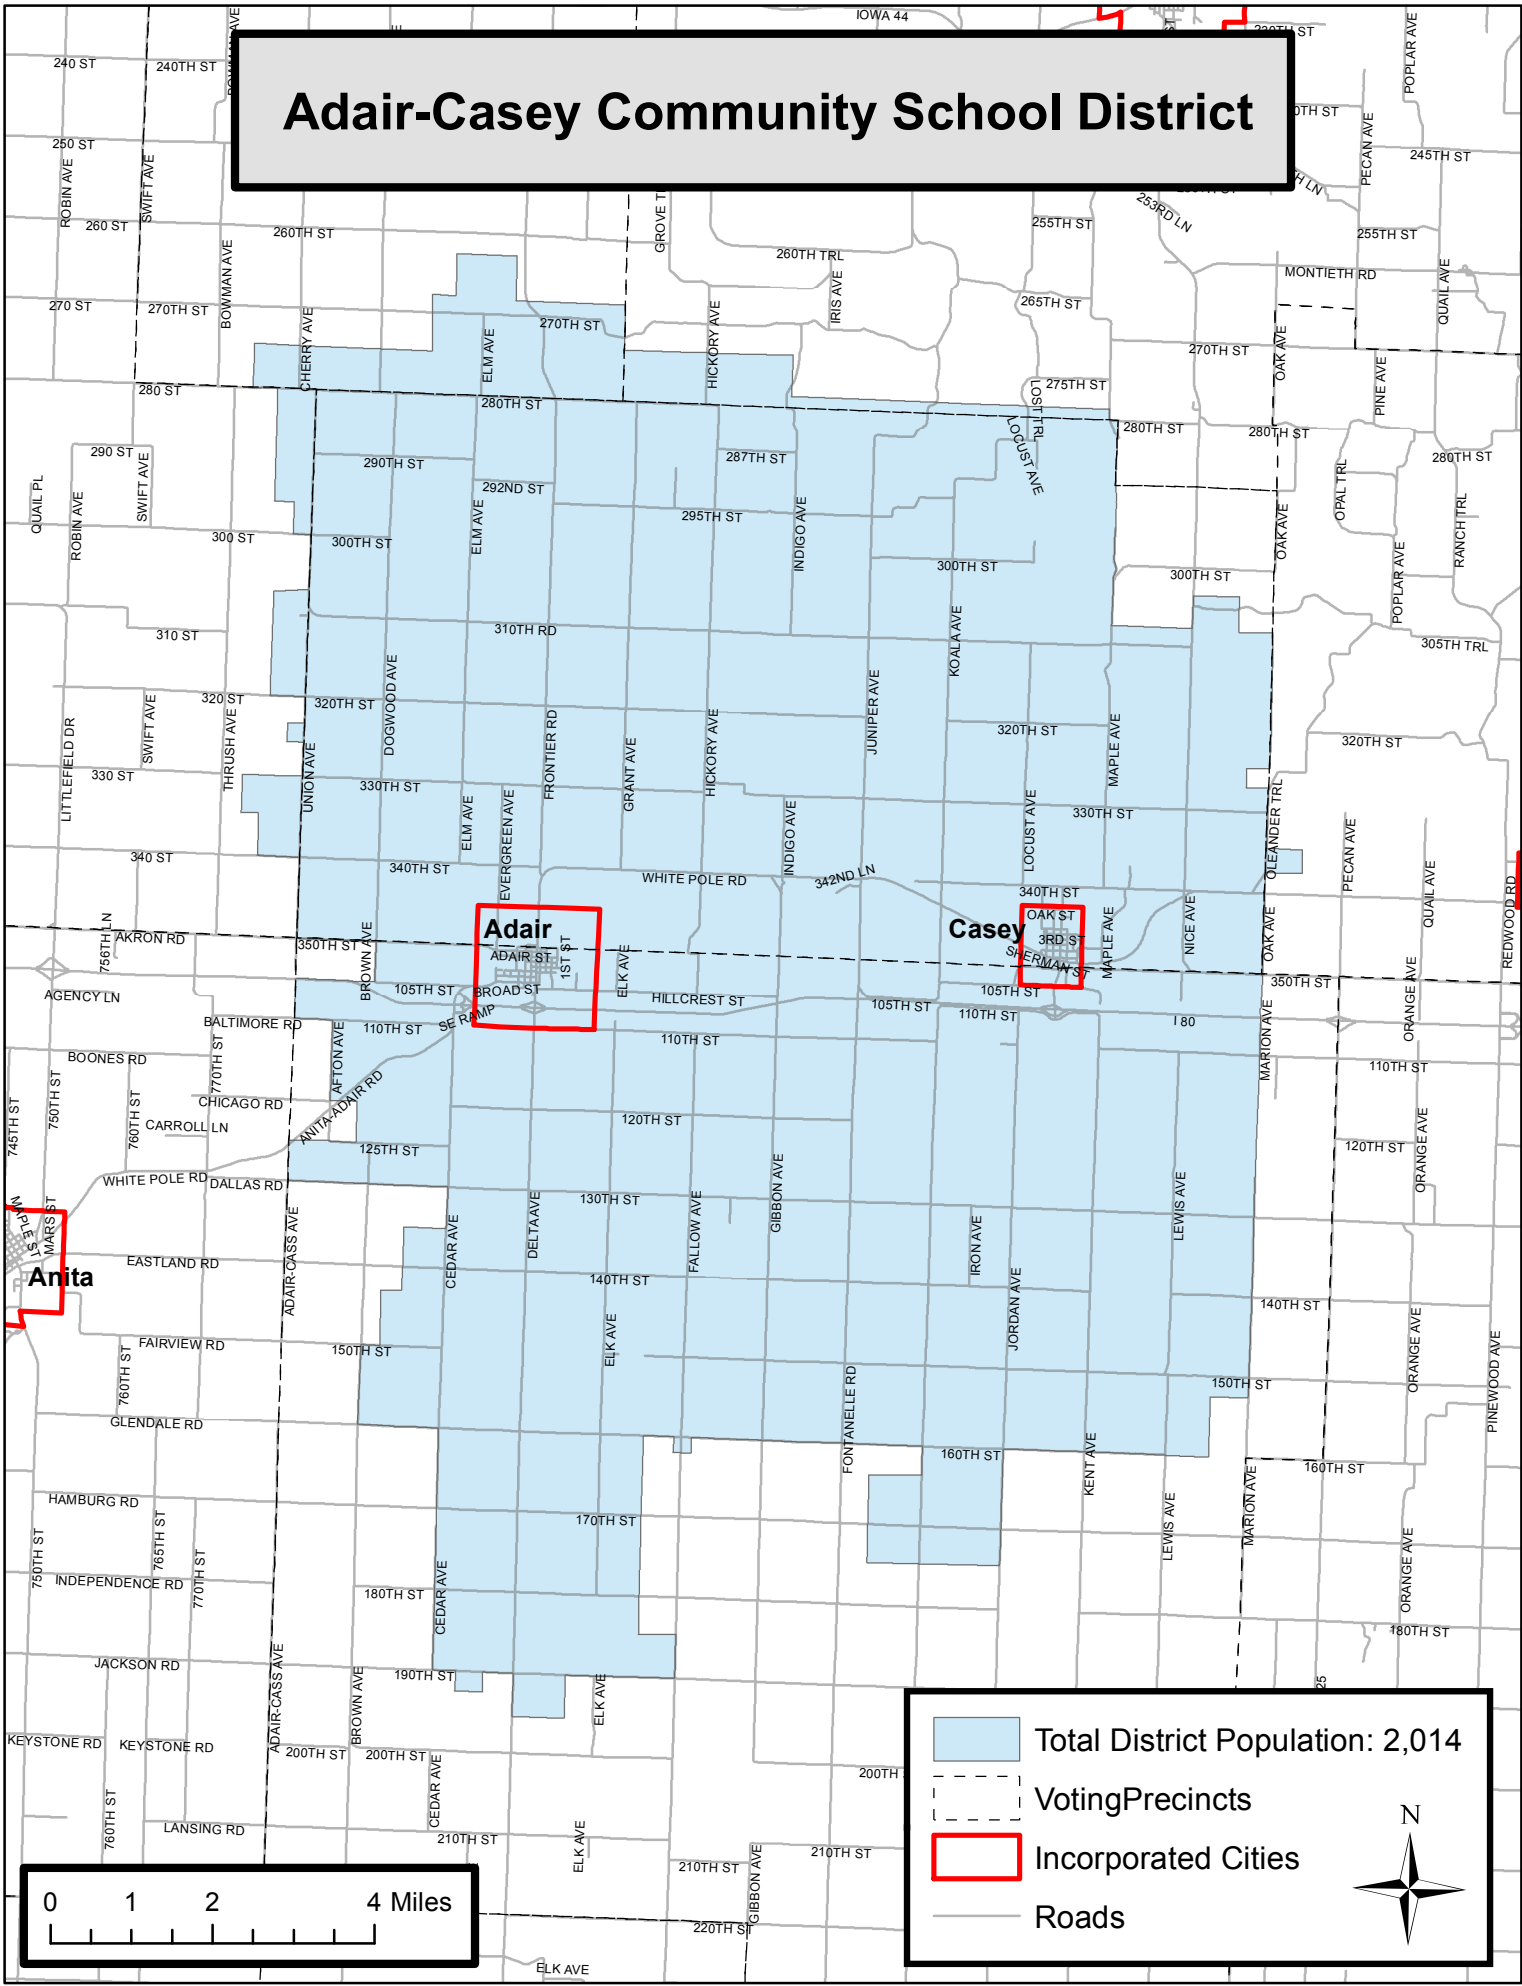

Adair-Casey Community School District

- Total District Population: 2,014
- Voting Precincts
- Incorporated Cities
- Roads