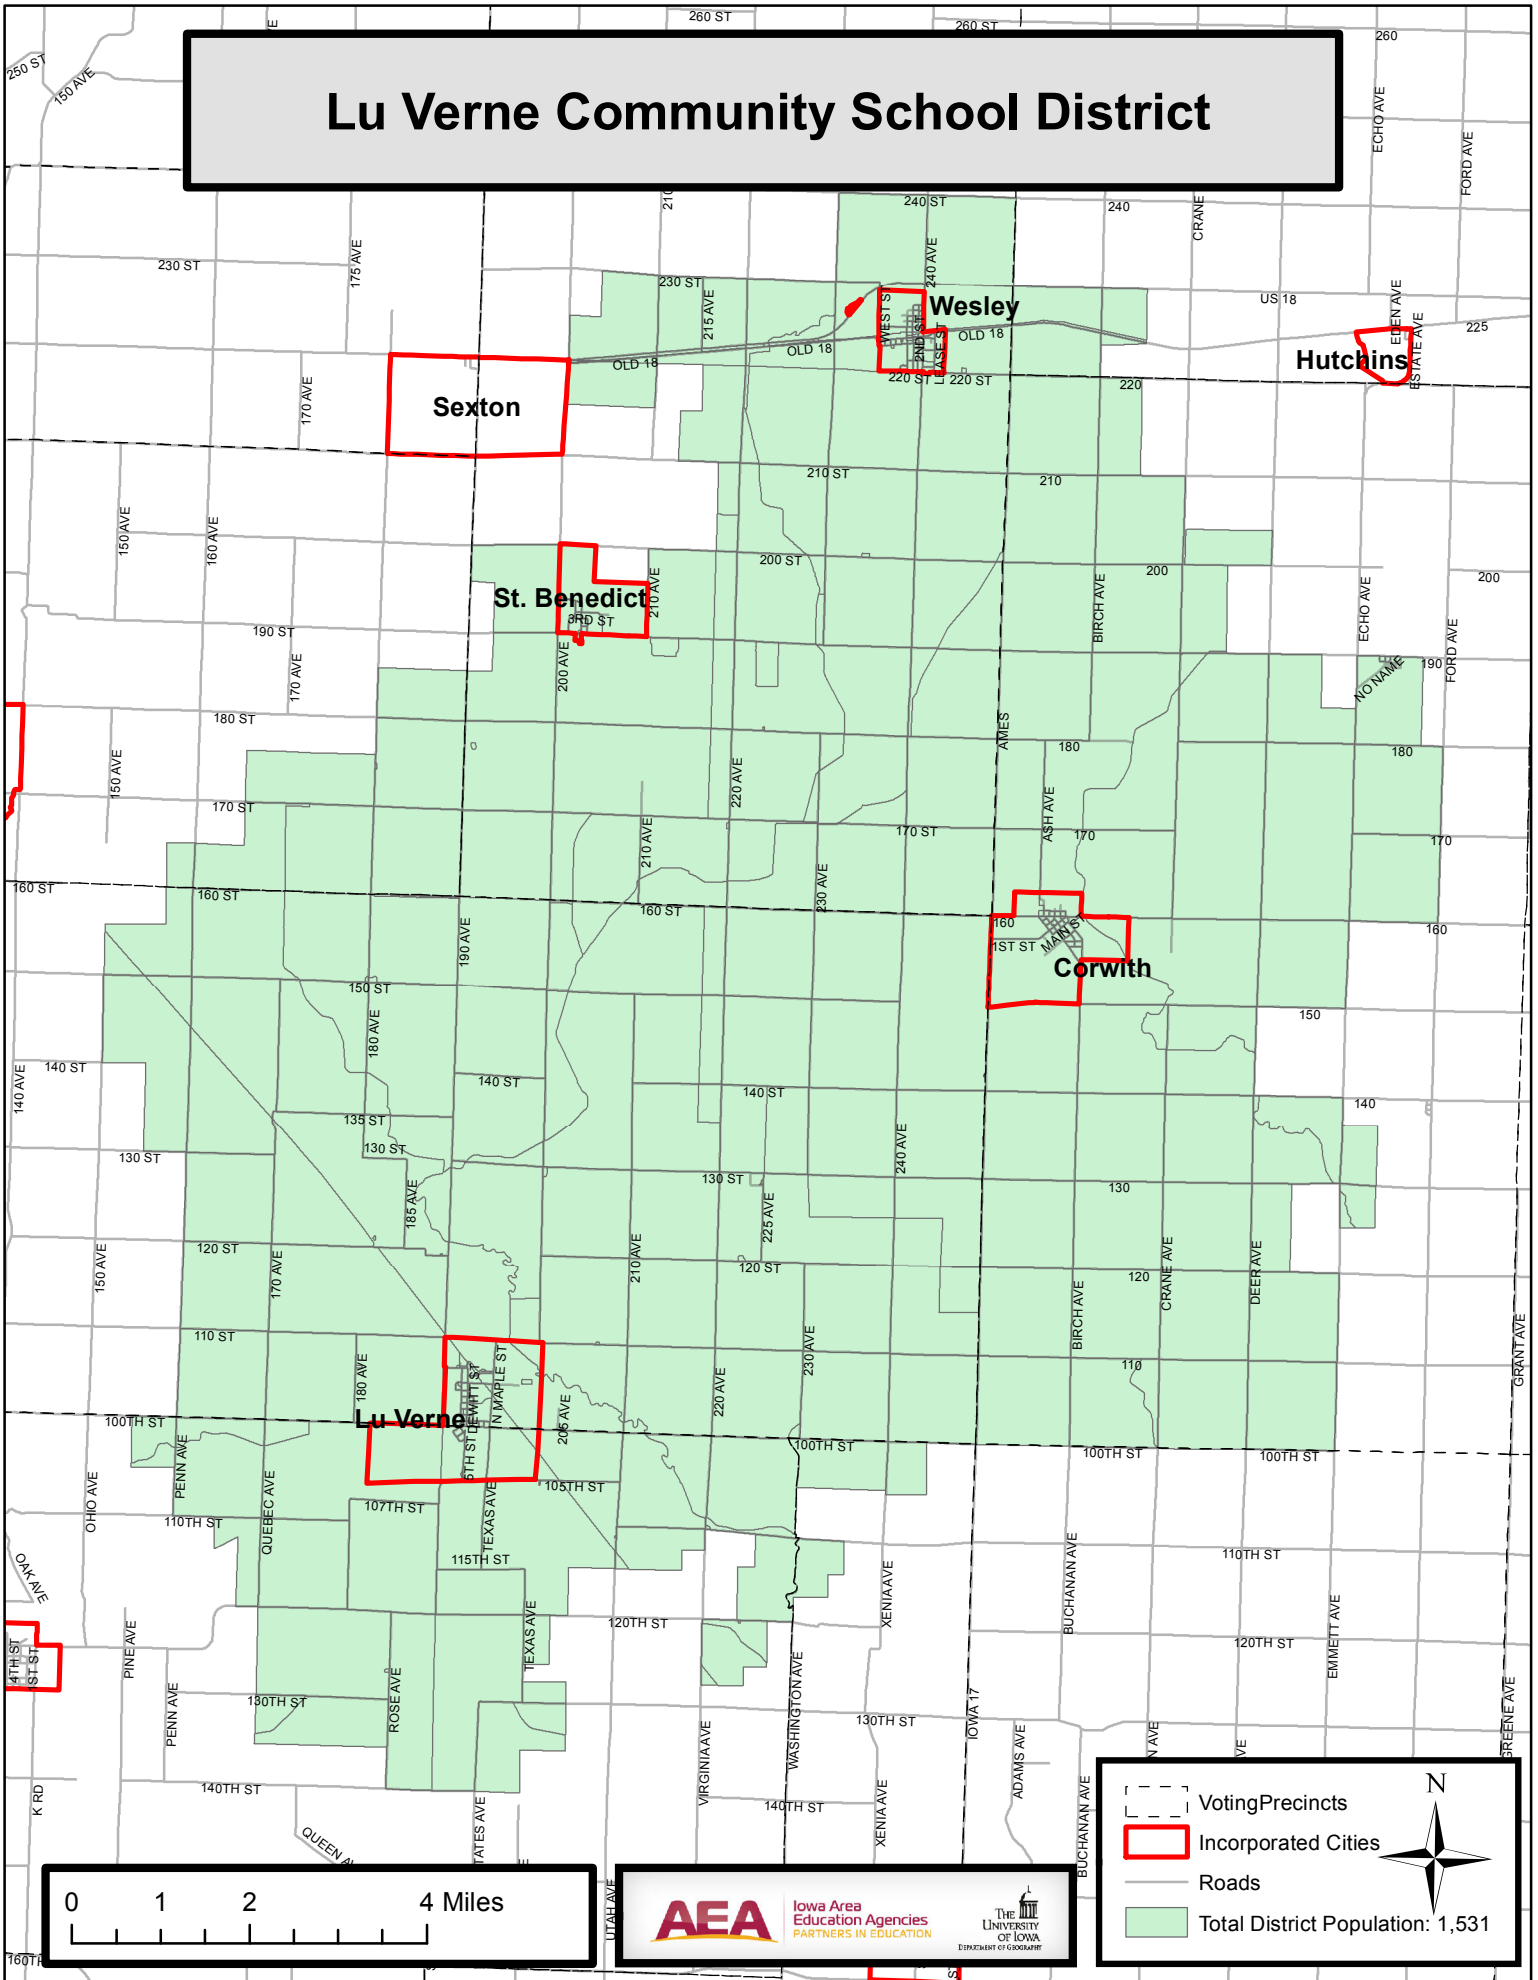

# Lu Verne Community School District

Voting Precincts  
 Incorporated Cities  
 Roads  
 Total District Population: 1,531