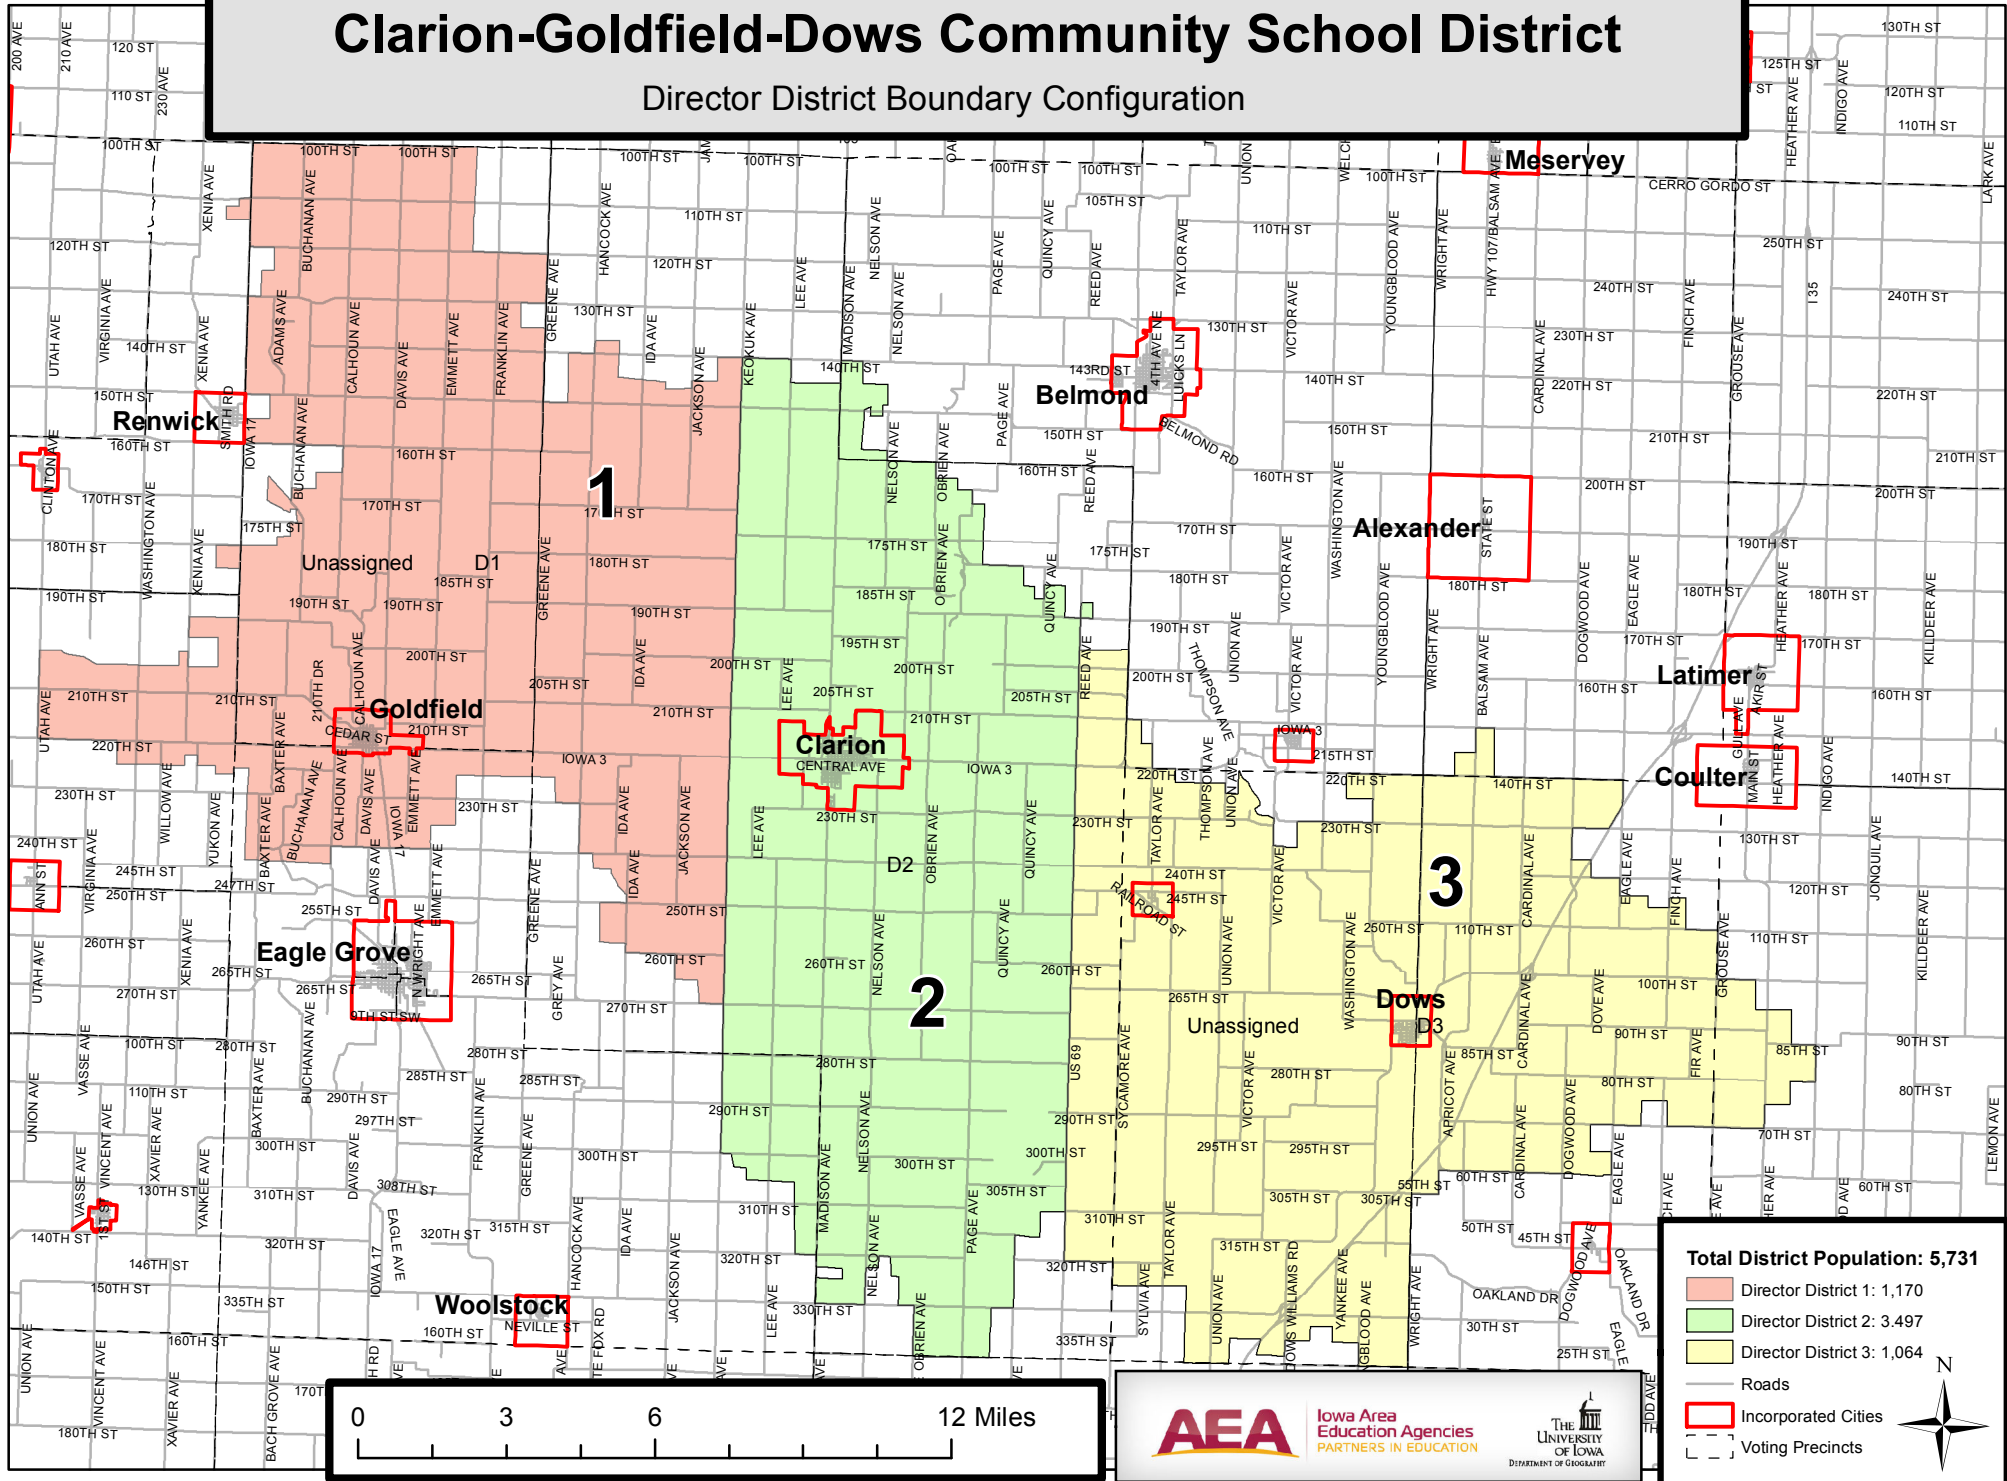

Clarion-Goldfield-Dows Community School District

Director District Boundary Configuration

Kain Kutz, University of Iowa Department of Geography (September, 2015)

Source: 2010 Census data, prepared by the U.S. Census Bureau