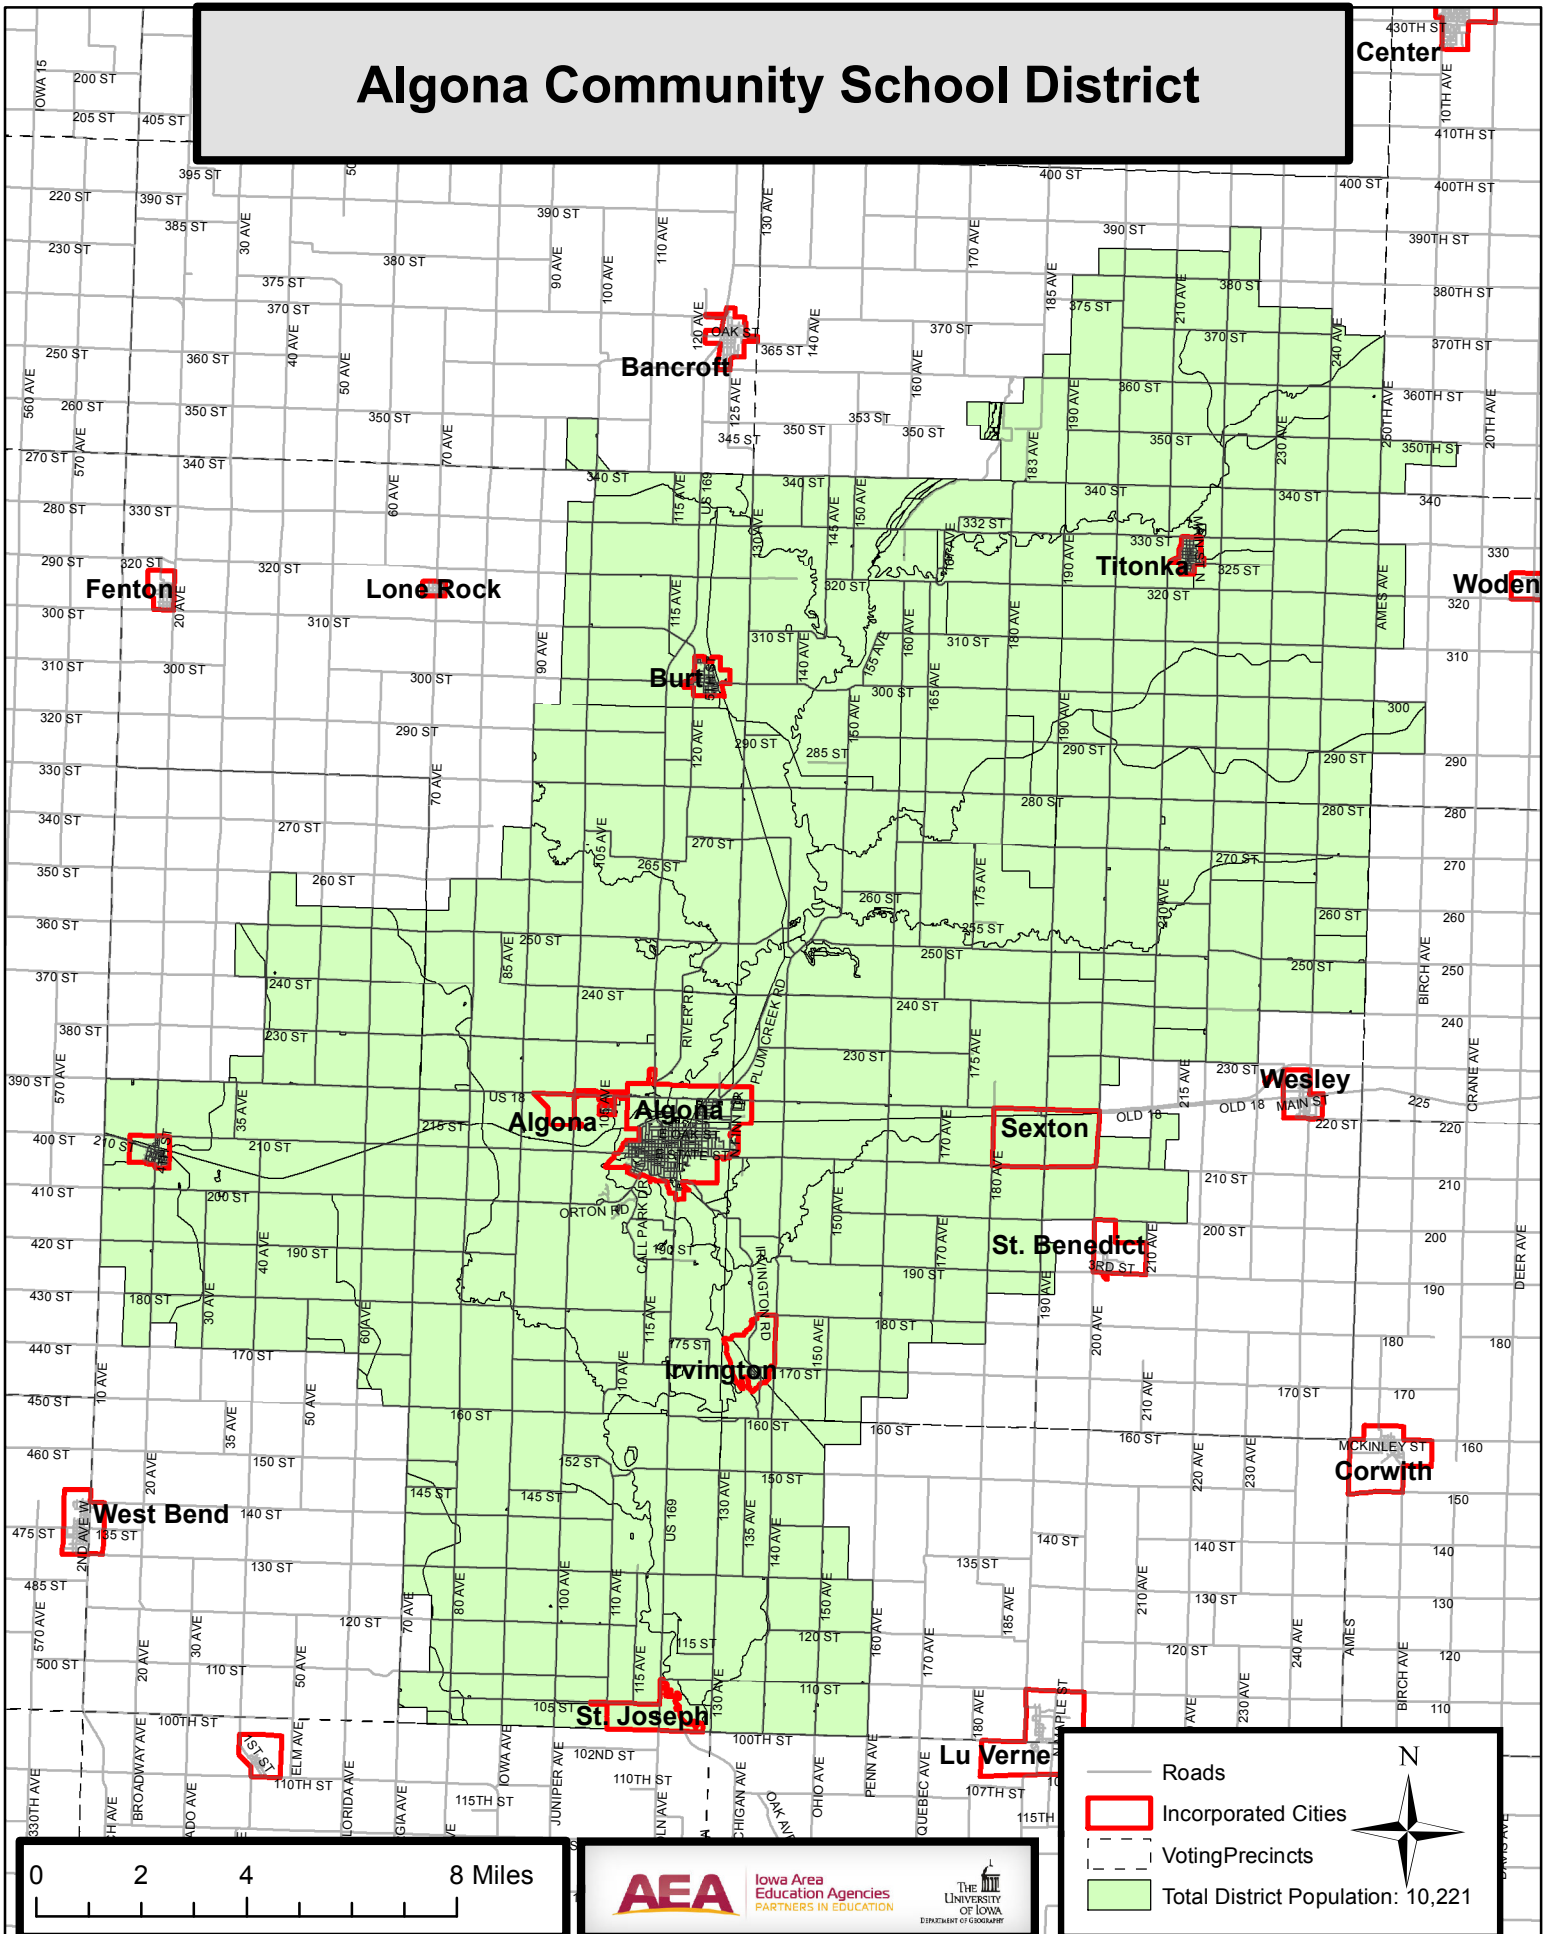

Algona Community School District

0 2 4 8 Miles

AEA Iowa Area Education Agencies PARTNERS IN EDUCATION

THE UNIVERSITY OF IOWA
EDUCATION COLLEGE

- Roads
- Incorporated Cities
- Voting Precincts
- Total District Population: 10,221